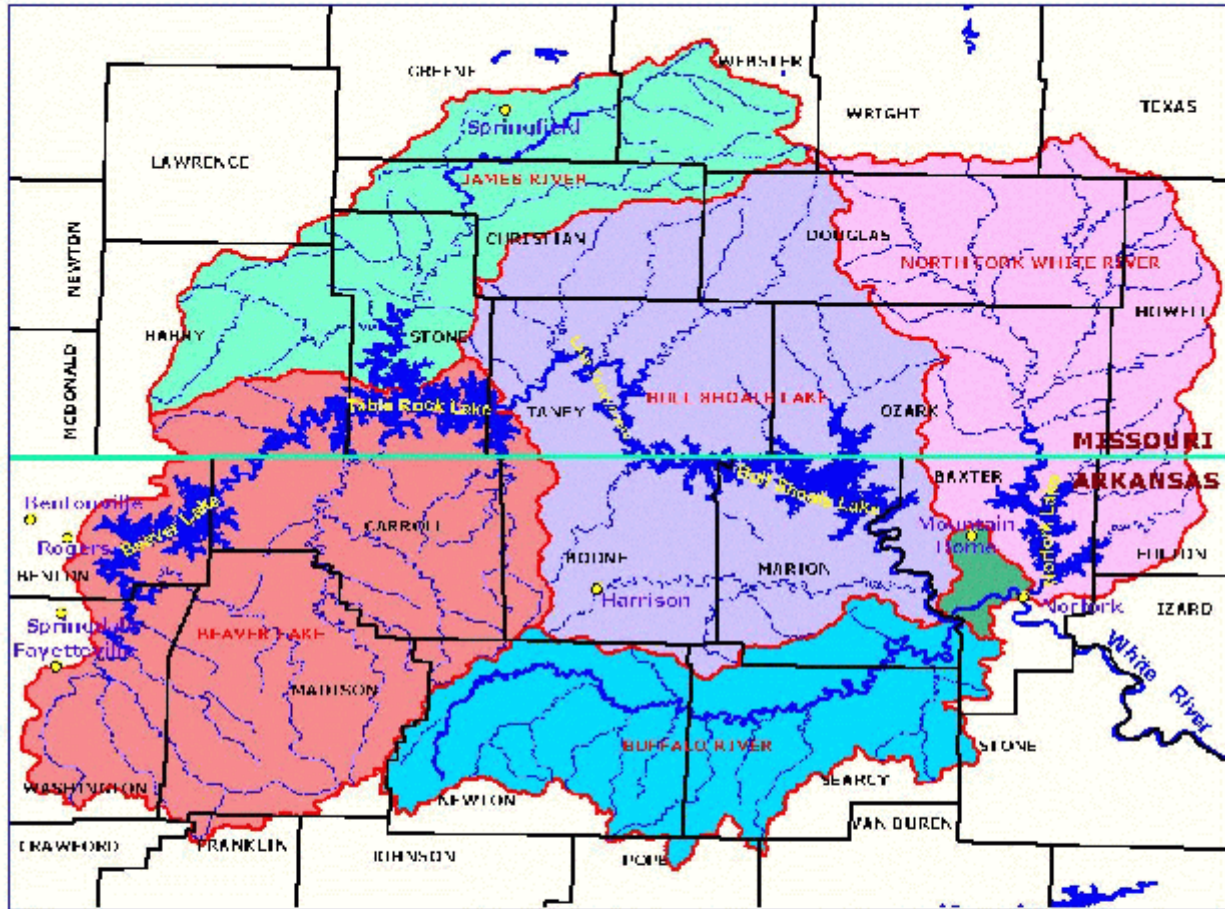

UPPER WHITE RIVER BASIN

-  State Boundary
-  County Boundary
-  Major Streams
-  Lakes
-  Upper White River Basin and Sub-Basins

0 10 20 Miles

Map Created By:
ADCO/CPD 2000
Watershed & Technical Support
C:\Basins\Ari\UpperWhiteRiver1.Apr