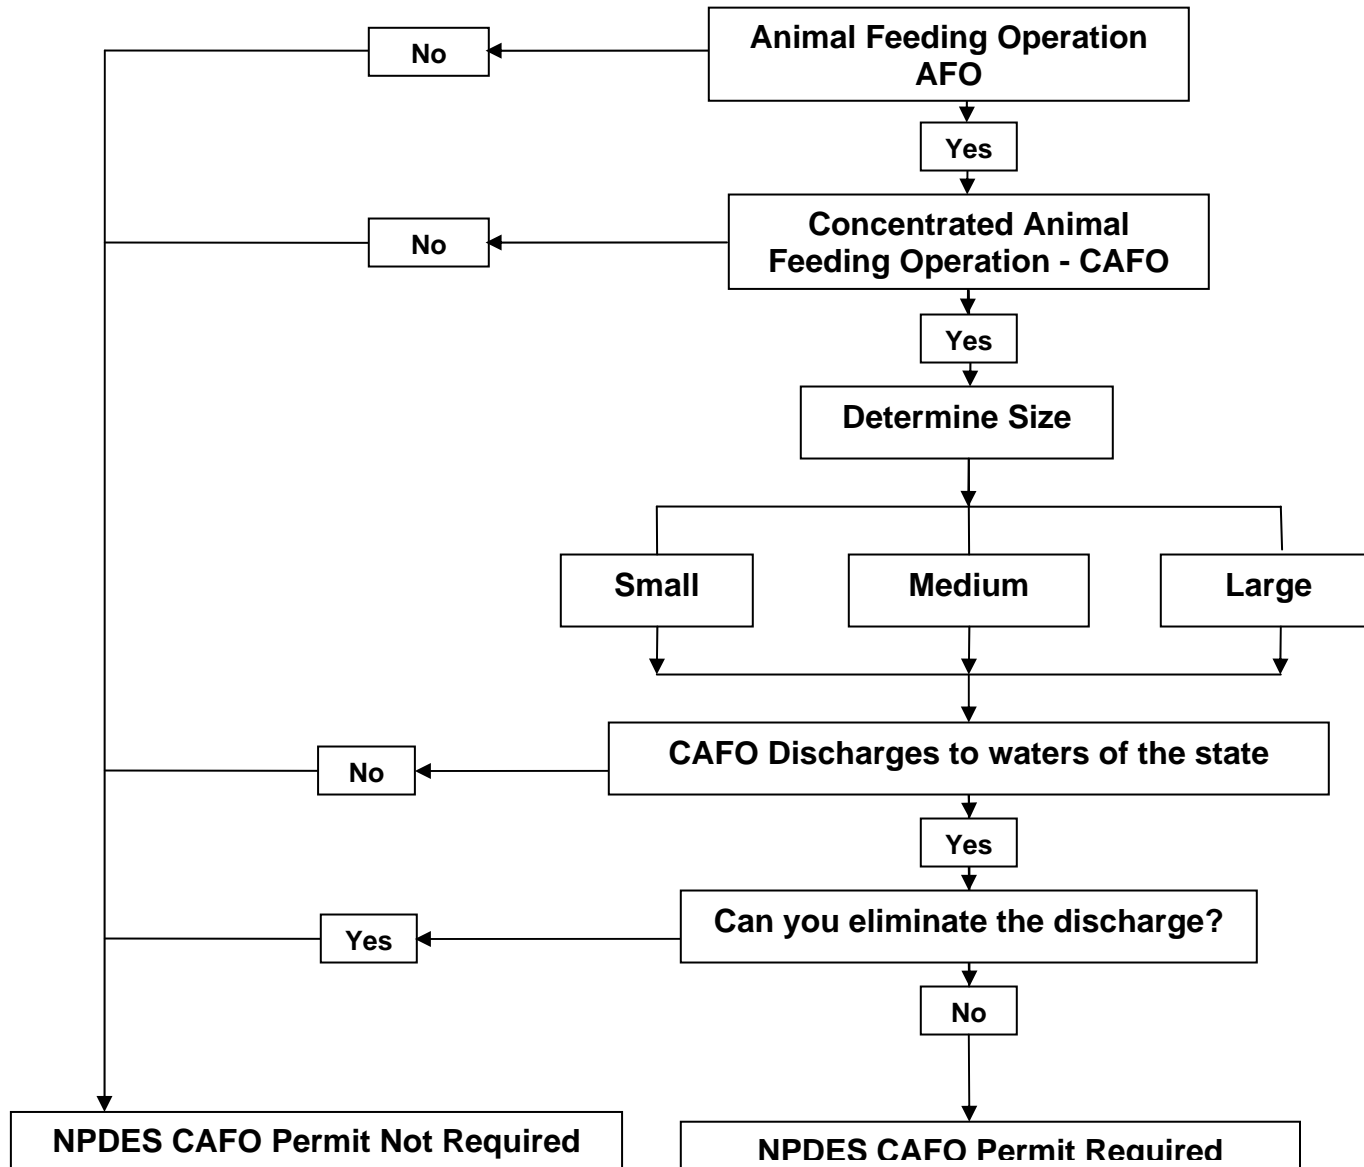

# CAFO PERMIT REQUIREMENTS FLOW CHART

See Table Below This Chart for Size and Definitions

**Table of Regulatory Definitions of Large CAFOs, Medium CAFO, and Small CAFOs**

A **Large CAFO** confines at least the number of animals described in the table below.

A **Medium CAFO** falls within the size range in the table below and either:

- has a manmade ditch or pipe that carries manure or wastewater to surface water; **or**
- the animals come into contact with surface water that passes through the area where they're confined.

If an operation is found to be a significant contributor of pollutants, the permitting authority may designate a medium-sized facility as a CAFO.

A **Small CAFO** confines fewer than the number of animals listed in the table **and** has been designated as a CAFO by the permitting authority as a significant contributor of pollutants.