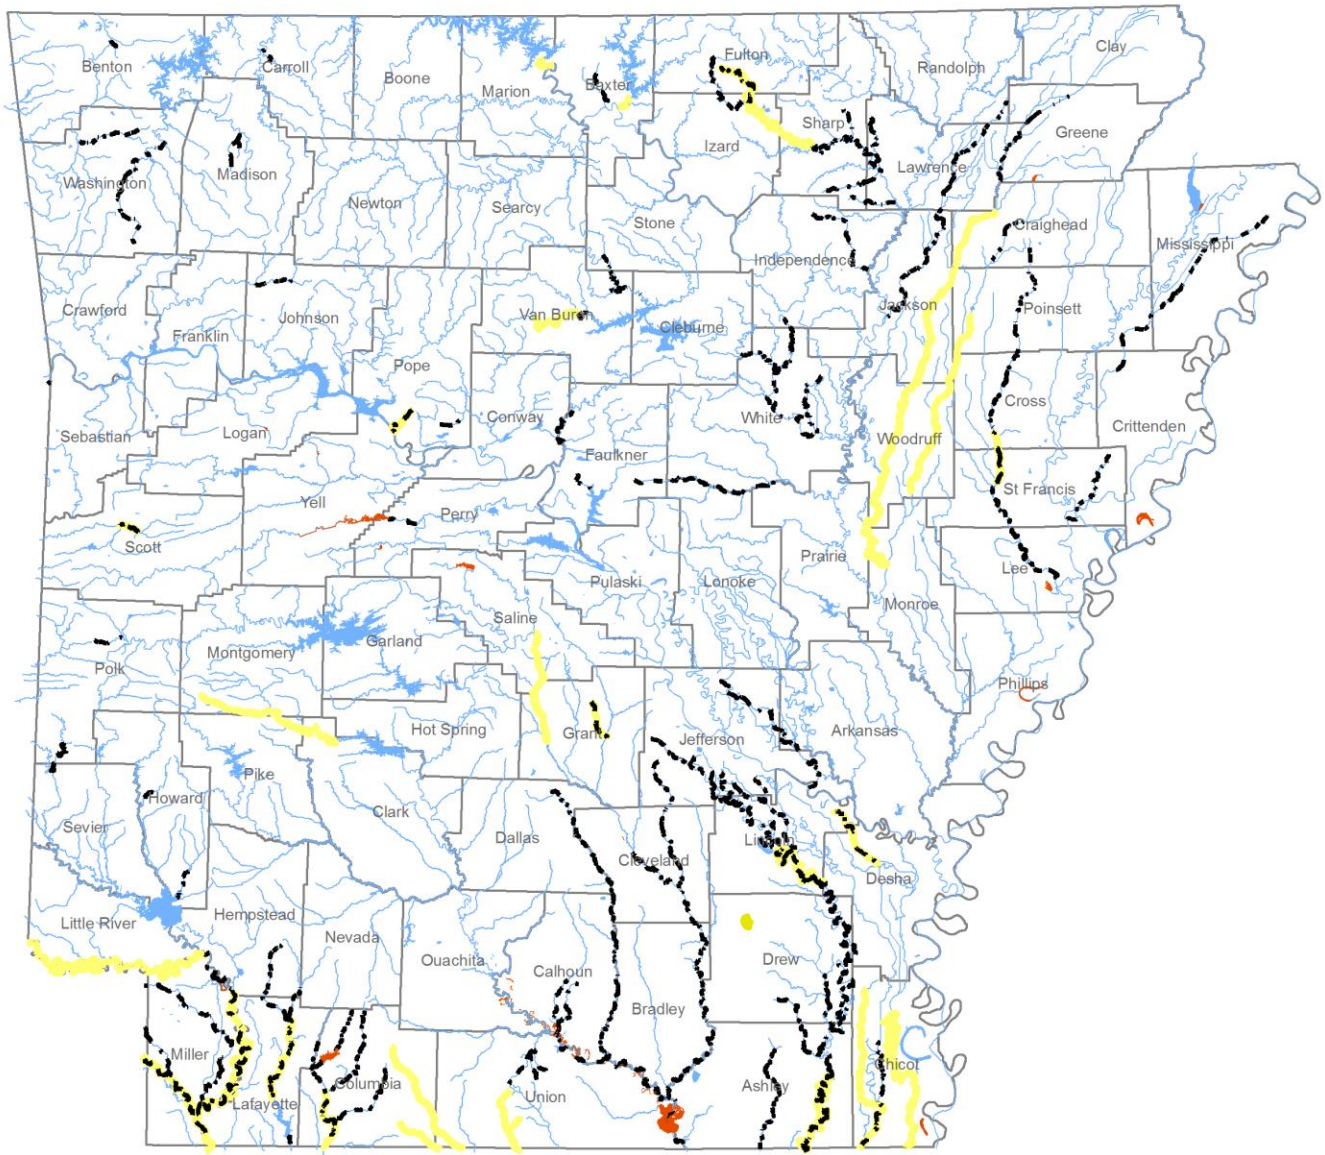

Draft 2016 303(d) list Category 4a & 1b

- 2016 Draft Category 4a - Impaired Lakes with a TMDL
- 2016 Draft Category 4a - Impaired Streams with a TMDL
- 2016 Draft Category 1b Lakes - Non-impaired Streams with a TMDL
- 2016 Draft Category 1b - Non-impaired Streams with a TMDL