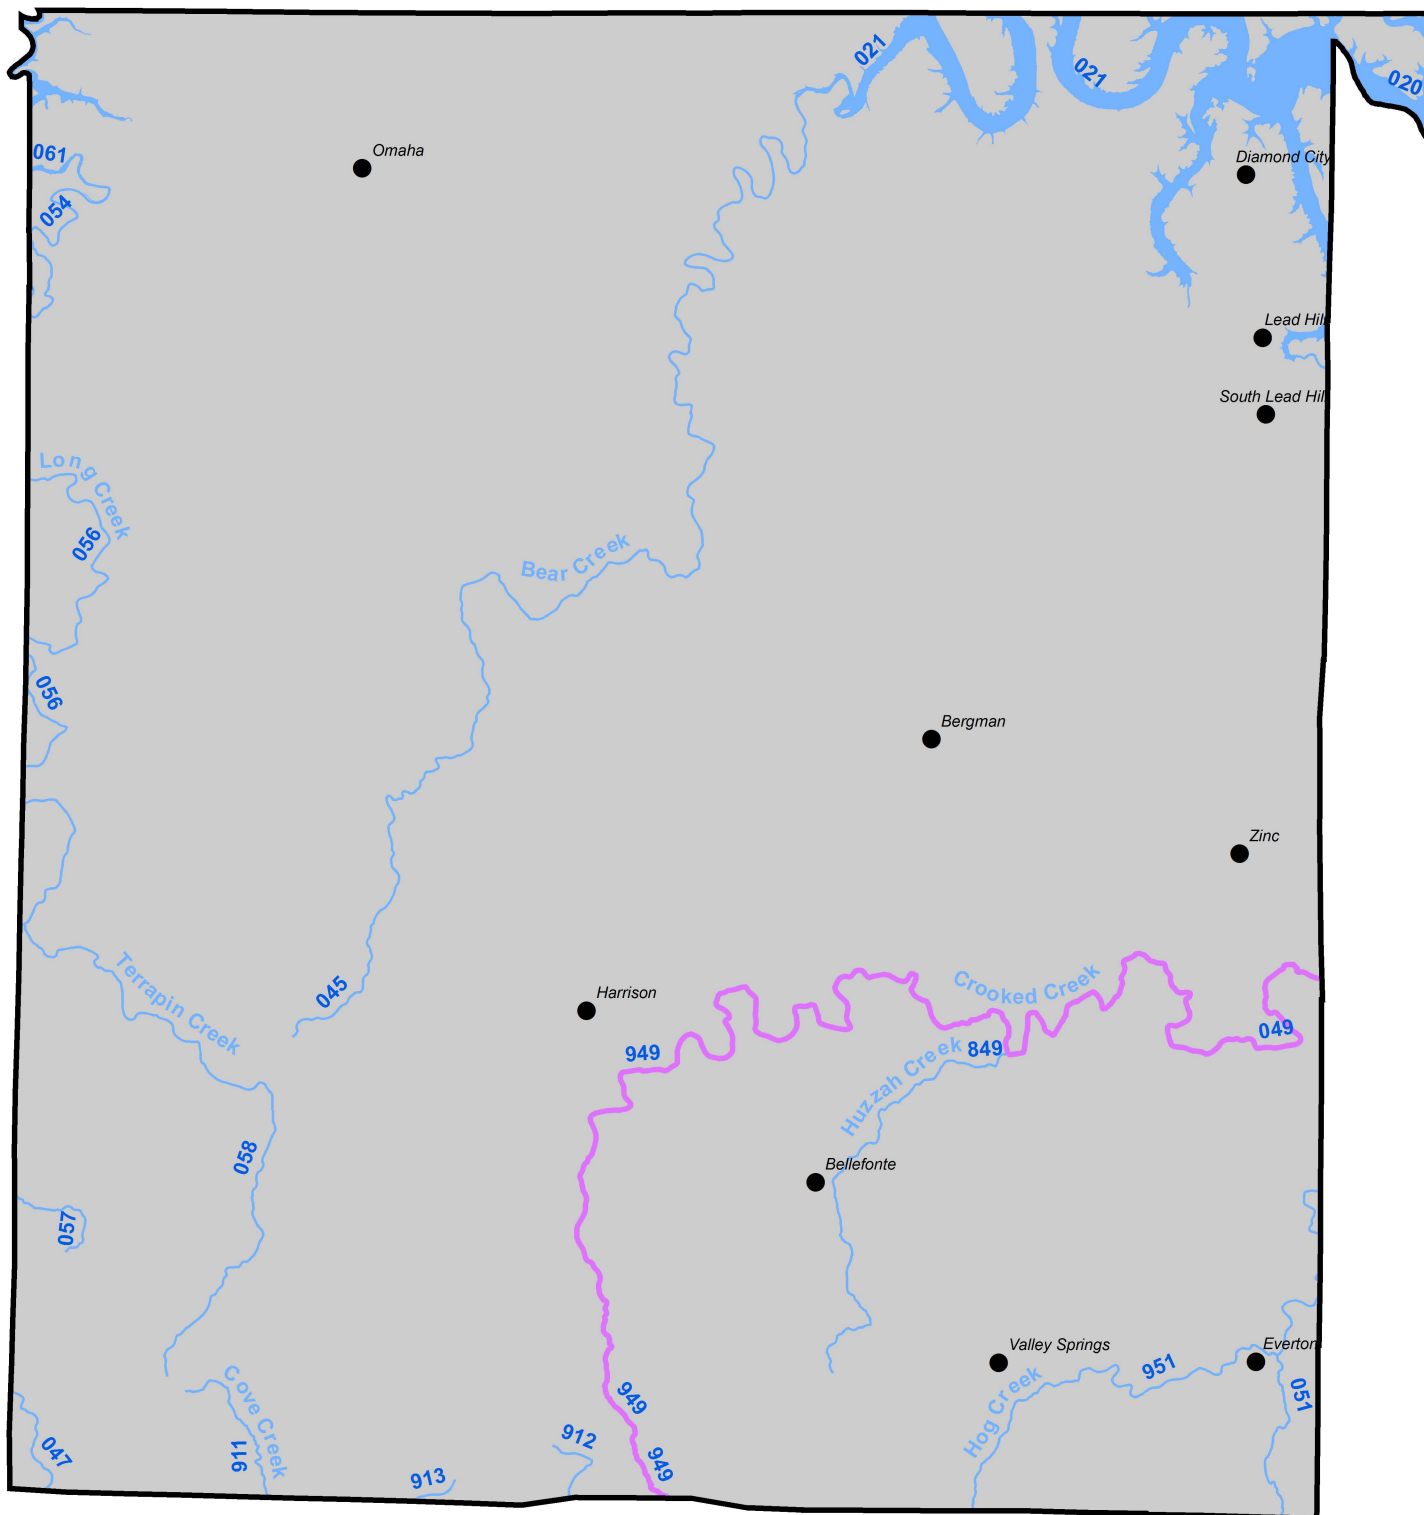

# Draft 2016 303(d) list Boone County

Boone

- 2016 Draft Category 5 Streams
- 2016 Draft Category 4a - Impaired Streams with a TMDL
- 2016 Draft Category 1b - Non-impaired Streams with a TMDL