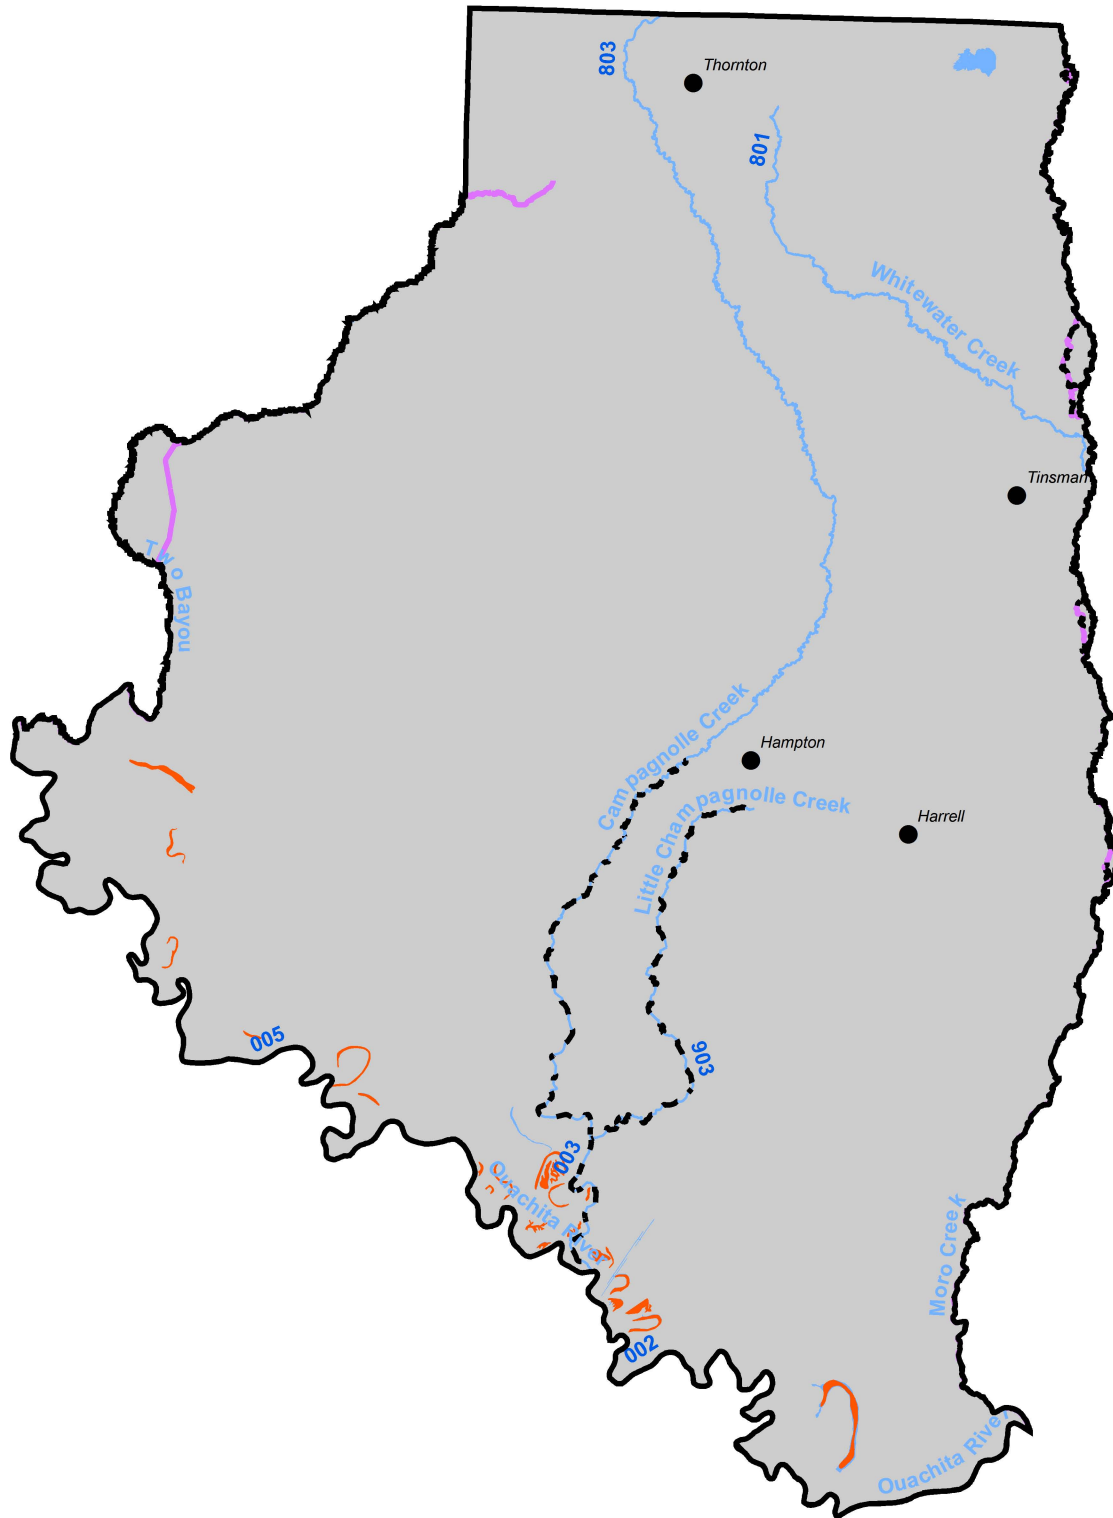

Draft 2016 303(d) list Calhoun County

Calhoun

- 2016 Draft Category 5 Streams
- 2016 Draft Category 5 Lakes
- 2016 Draft Category 4a - Impaired Streams with a TMDL
- 2016 Draft Category 4a - Impaired Lakes with a TMDL
- 2016 Draft Category 1b - Non-impaired Streams with a TMDL