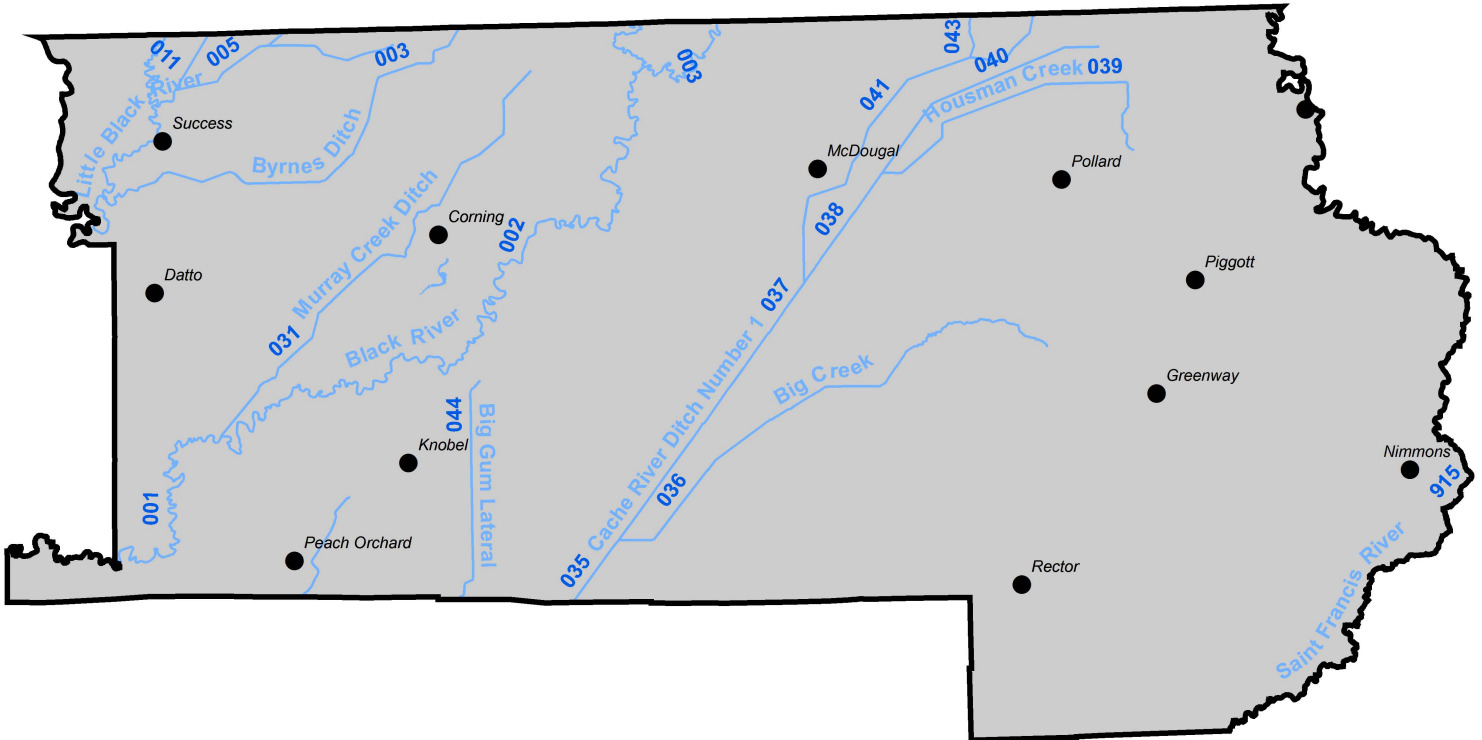

Draft 2016 303(d) list Clay County

Clay

- 2016 Draft Category 5 Streams
- 2016 Draft Category 5 Lakes
- 2016 Draft Category 4a - Impaired Streams with a TMDL
- 2016 Draft Category 4a - Impaired Lakes with a TMDL
- 2016 Draft Category 1b - Non-impaired Streams with a TMDL