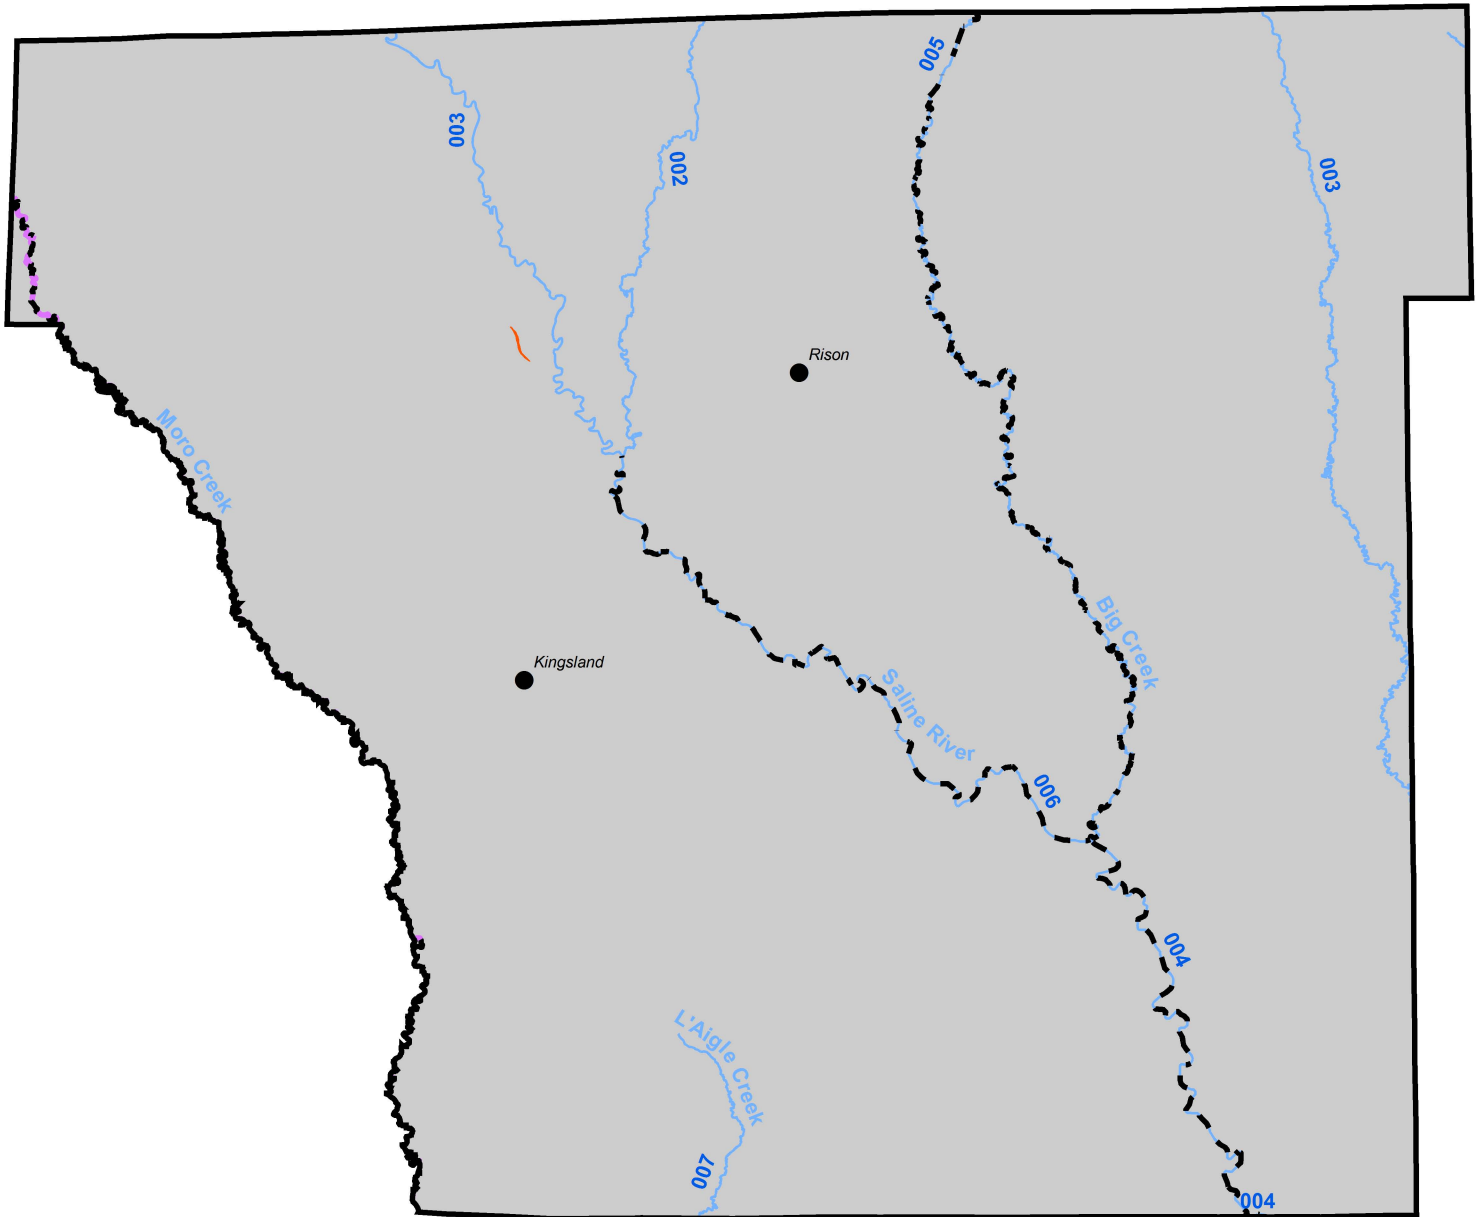

Draft 2016 303(d) list Cleveland County

Cleveland

- 2016 Draft Category 5 Streams
- 2016 Draft Category 5 Lakes
- 2016 Draft Category 4a - Impaired Streams with a TMDL
- 2016 Draft Category 4a - Impaired Lakes with a TMDL
- 2016 Draft Category 1b - Non-impaired Streams with a TMDL