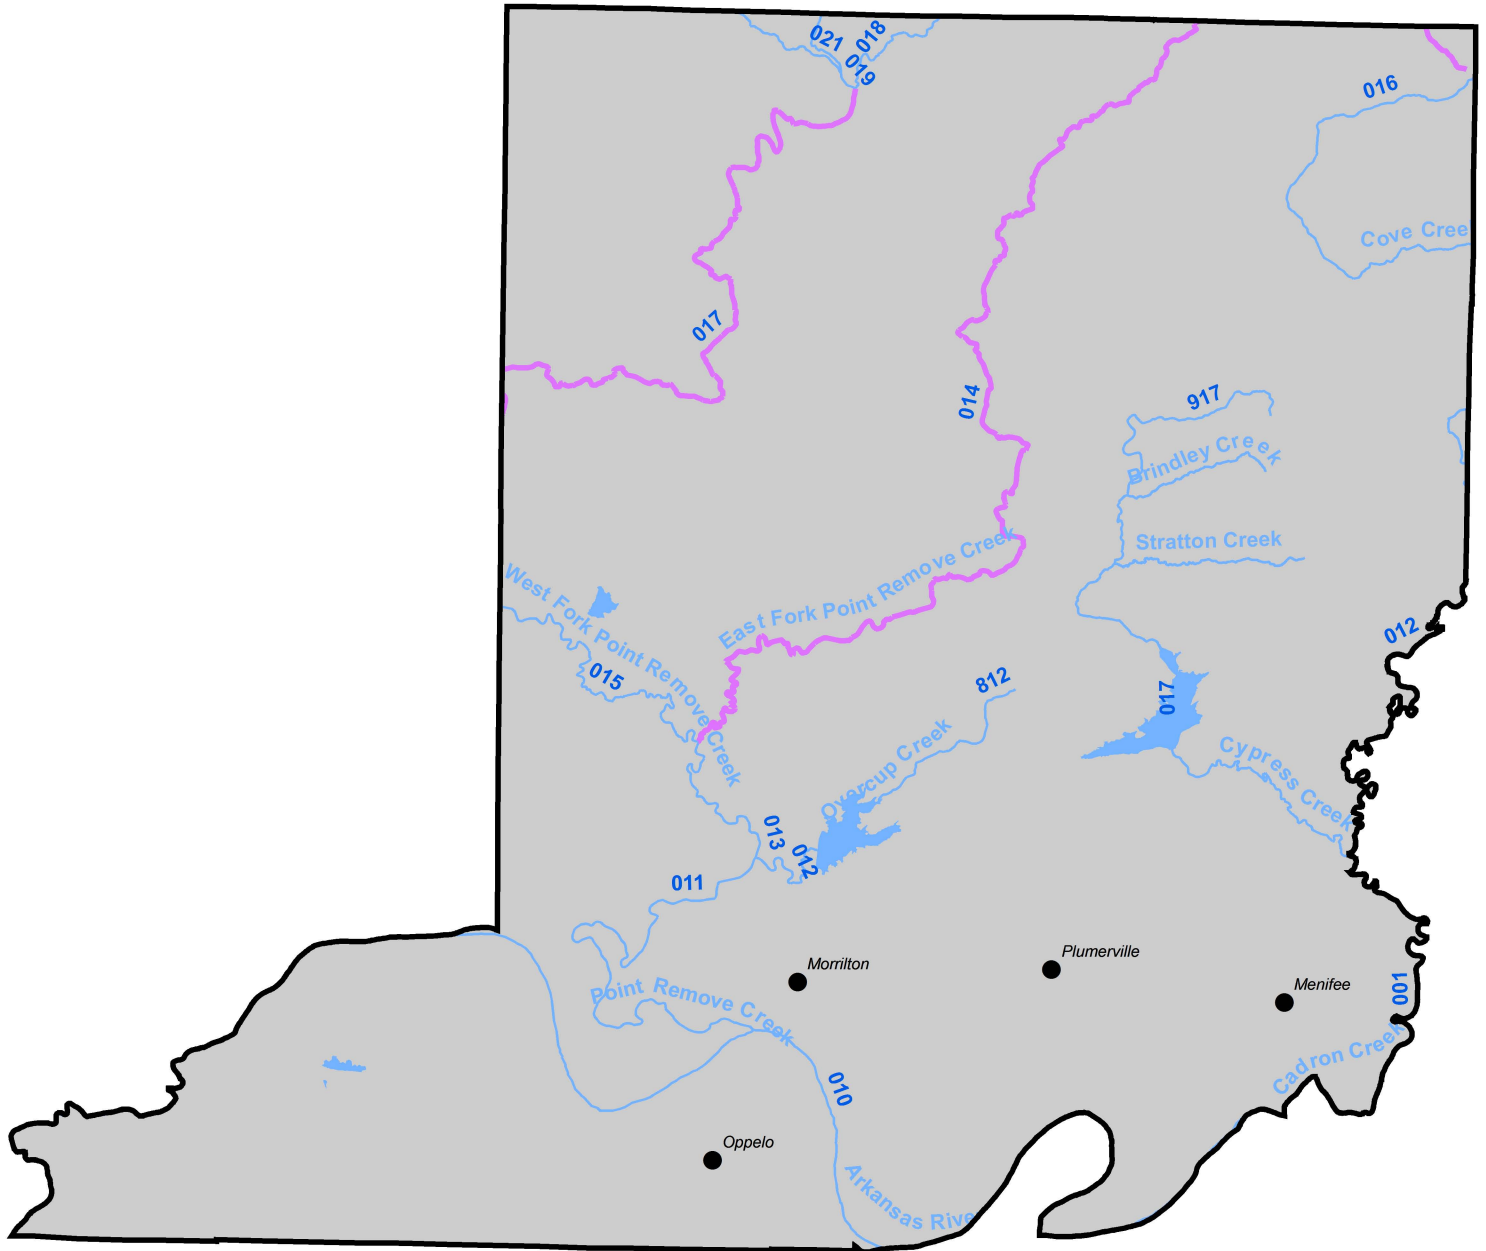

Draft 2016 303(d) list Conway County

Conway

- 2016 Draft Category 5 Streams
- 2016 Draft Category 5 Lakes
- - - 2016 Draft Category 4a - Impaired Streams with a TMDL
- 2016 Draft Category 4a - Impaired Lakes with a TMDL
- 2016 Draft Category 1b - Non-impaired Streams with a TMDL