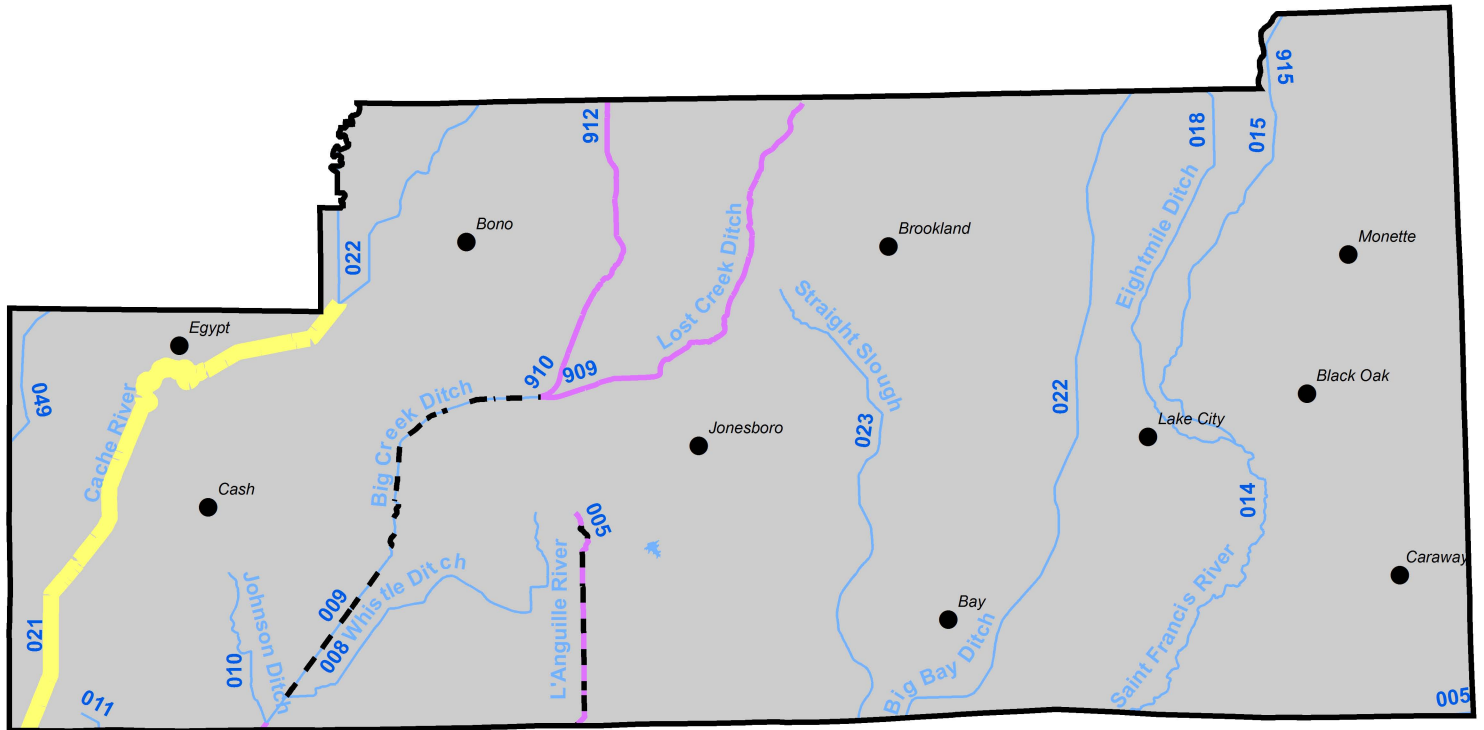

# Draft 2016 303(d) list Craighead County

Craighead

- 2016 Draft Category 5 Streams
- 2016 Draft Category 5 Lakes
- - - 2016 Draft Category 4a - Impaired Streams with a TMDL
- 2016 Draft Category 4a - Impaired Lakes with a TMDL
- 2016 Draft Category 1b - Non-impaired Streams with a TMDL