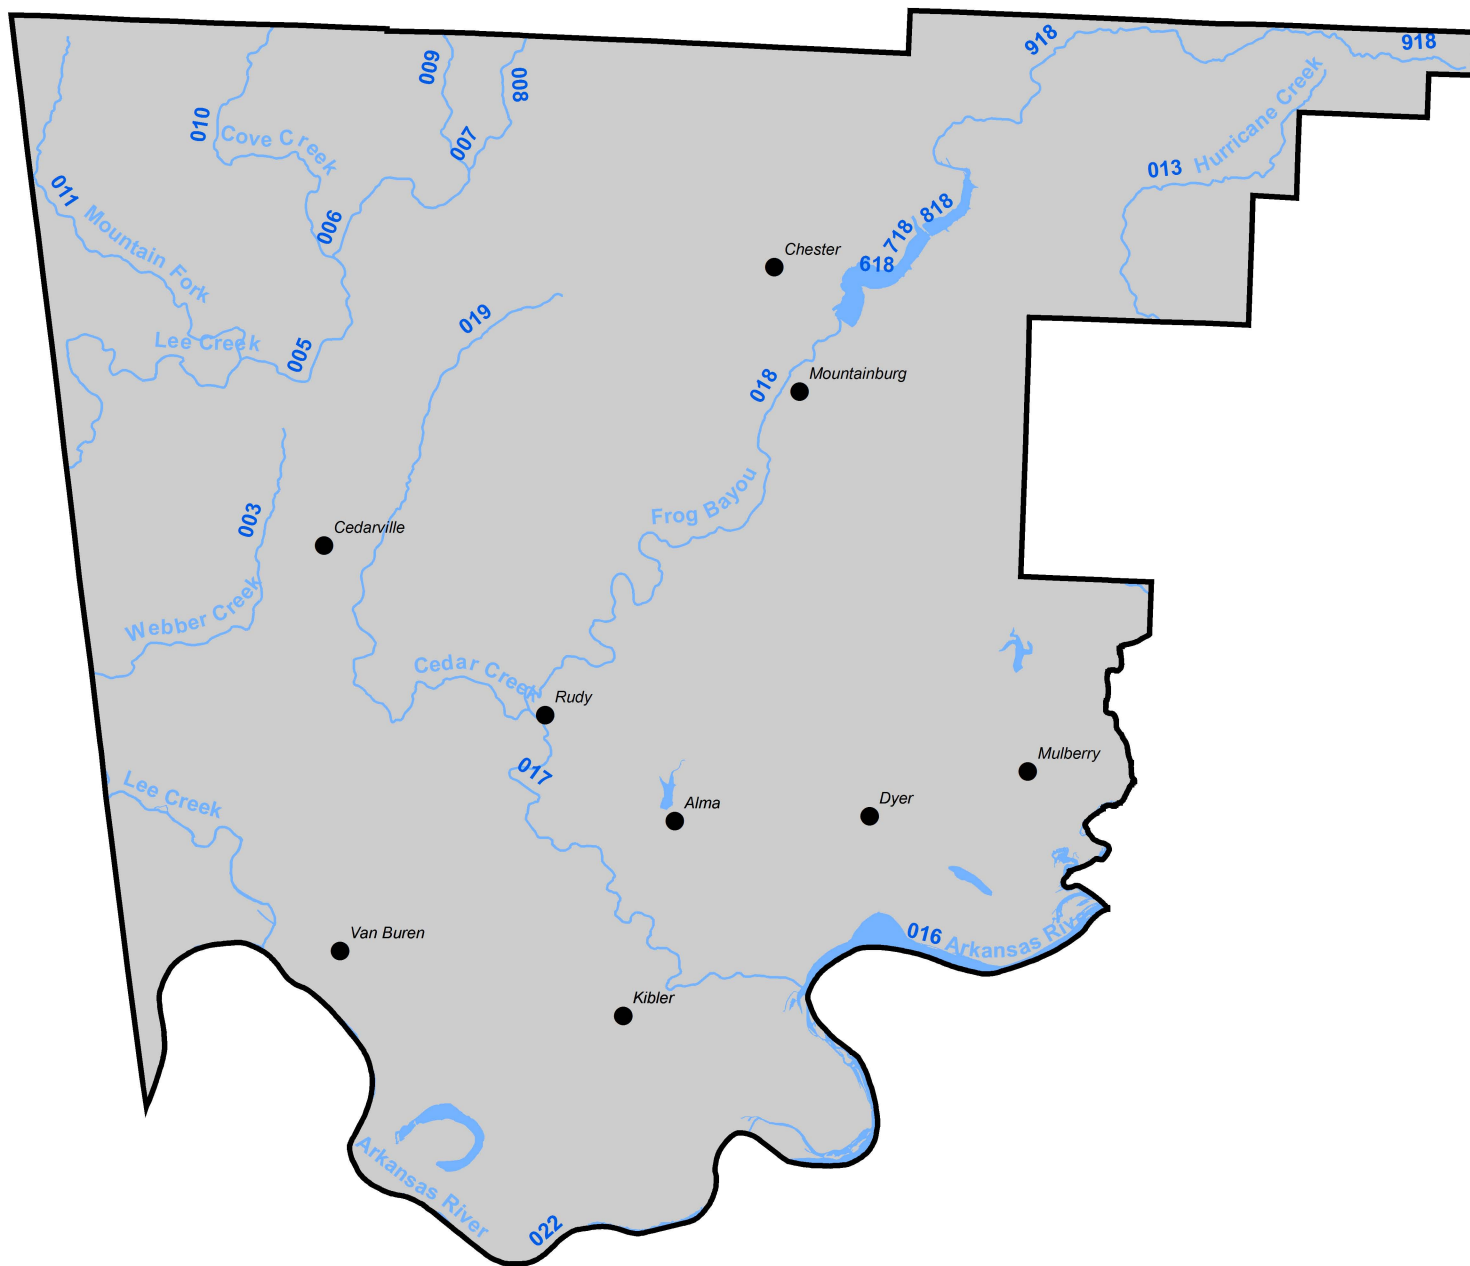

Draft 2016 303(d) list Crawford County

Crawford

- 2016 Draft Category 5 Streams
- 2016 Draft Category 5 Lakes
- 2016 Draft Category 4a - Impaired Streams with a TMDL
- 2016 Draft Category 4a - Impaired Lakes with a TMDL
- 2016 Draft Category 1b - Non-impaired Streams with a TMDL