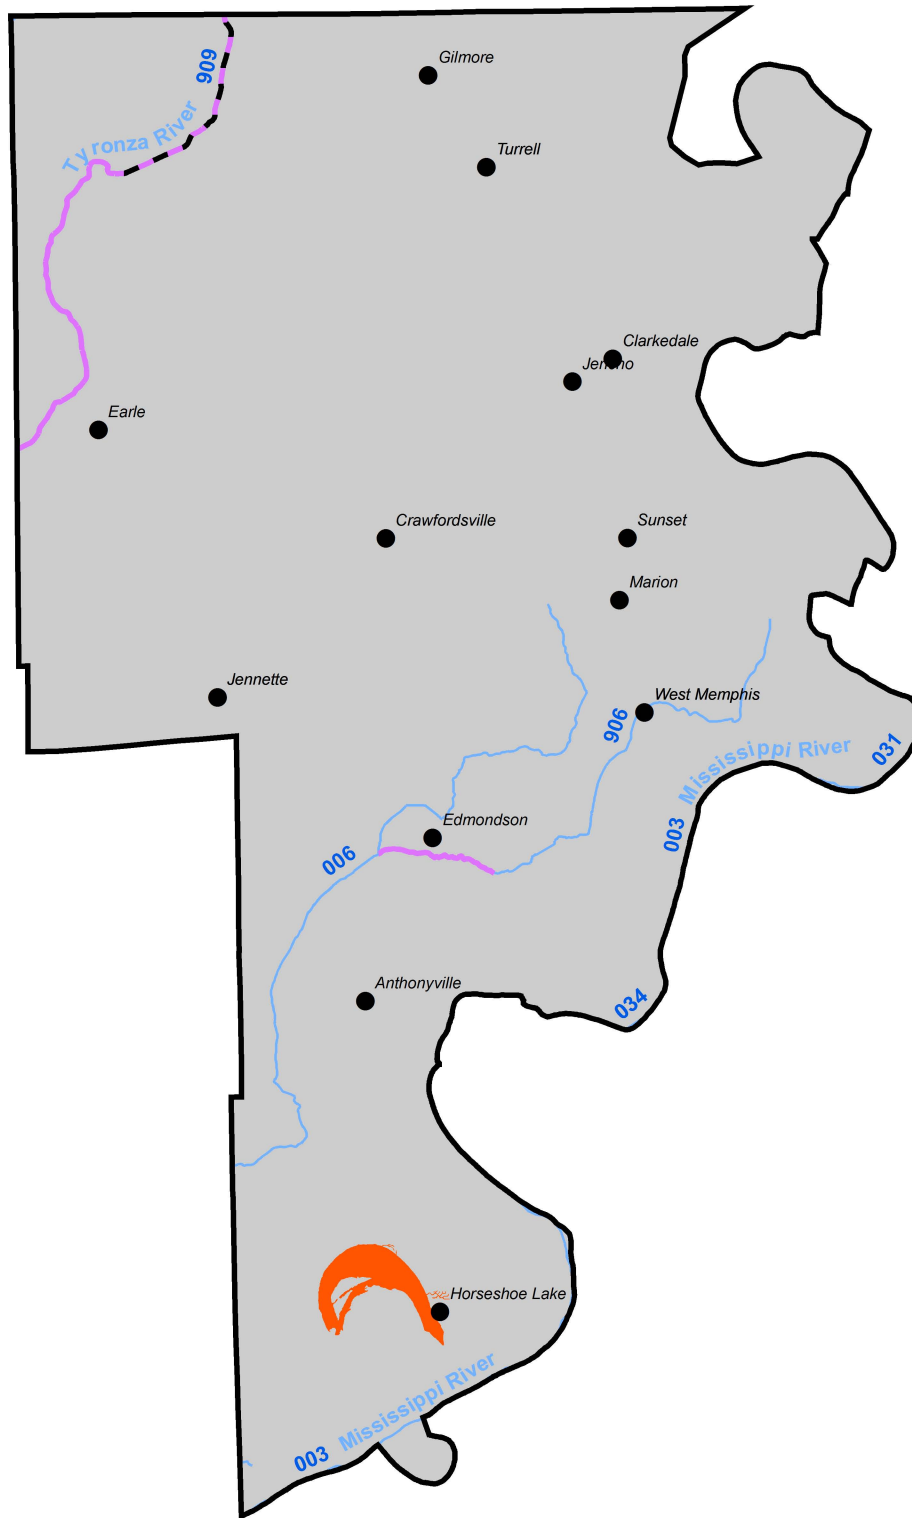

# Draft 2016 303(d) list Crittenden County

Crittenden

- 2016 Draft Category 5 Streams
- 2016 Draft Category 5 Lakes
- 2016 Draft Category 4a - Impaired Streams with a TMDL
- 2016 Draft Category 4a - Impaired Lakes with a TMDL
- 2016 Draft Category 1b - Non-impaired Streams with a TMDL