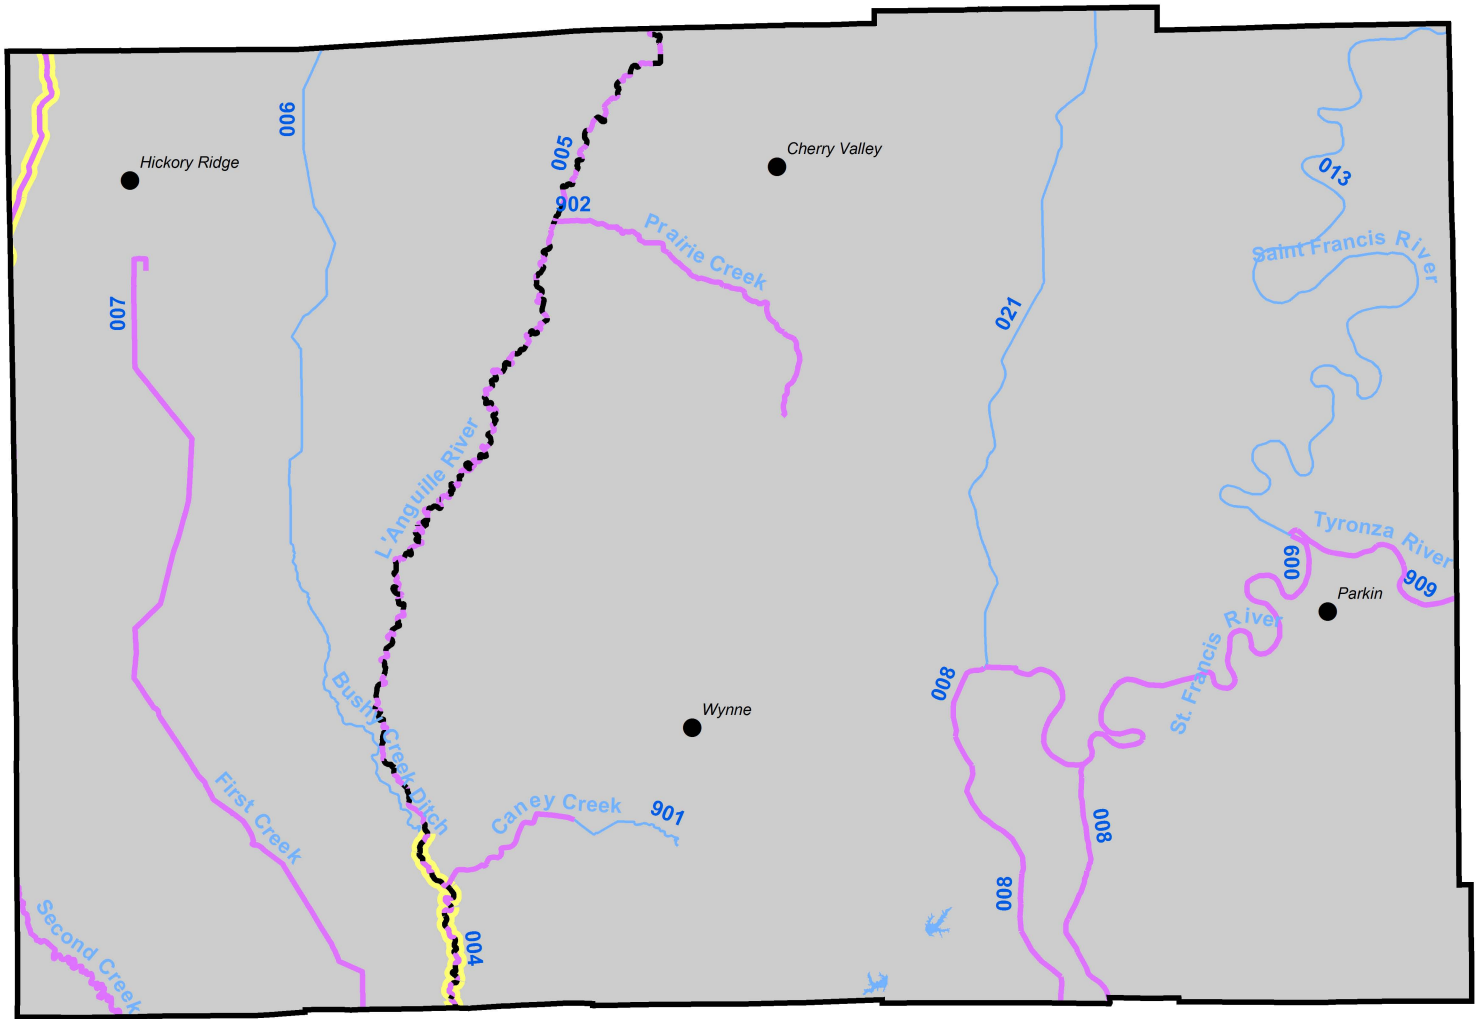

Draft 2016 303(d) list Cross County

Cross

- 2016 Draft Category 5 Streams
- 2016 Draft Category 5 Lakes
- - - 2016 Draft Category 4a - Impaired Streams with a TMDL
- 2016 Draft Category 4a - Impaired Lakes with a TMDL
- 2016 Draft Category 1b - Non-impaired Streams with a TMDL