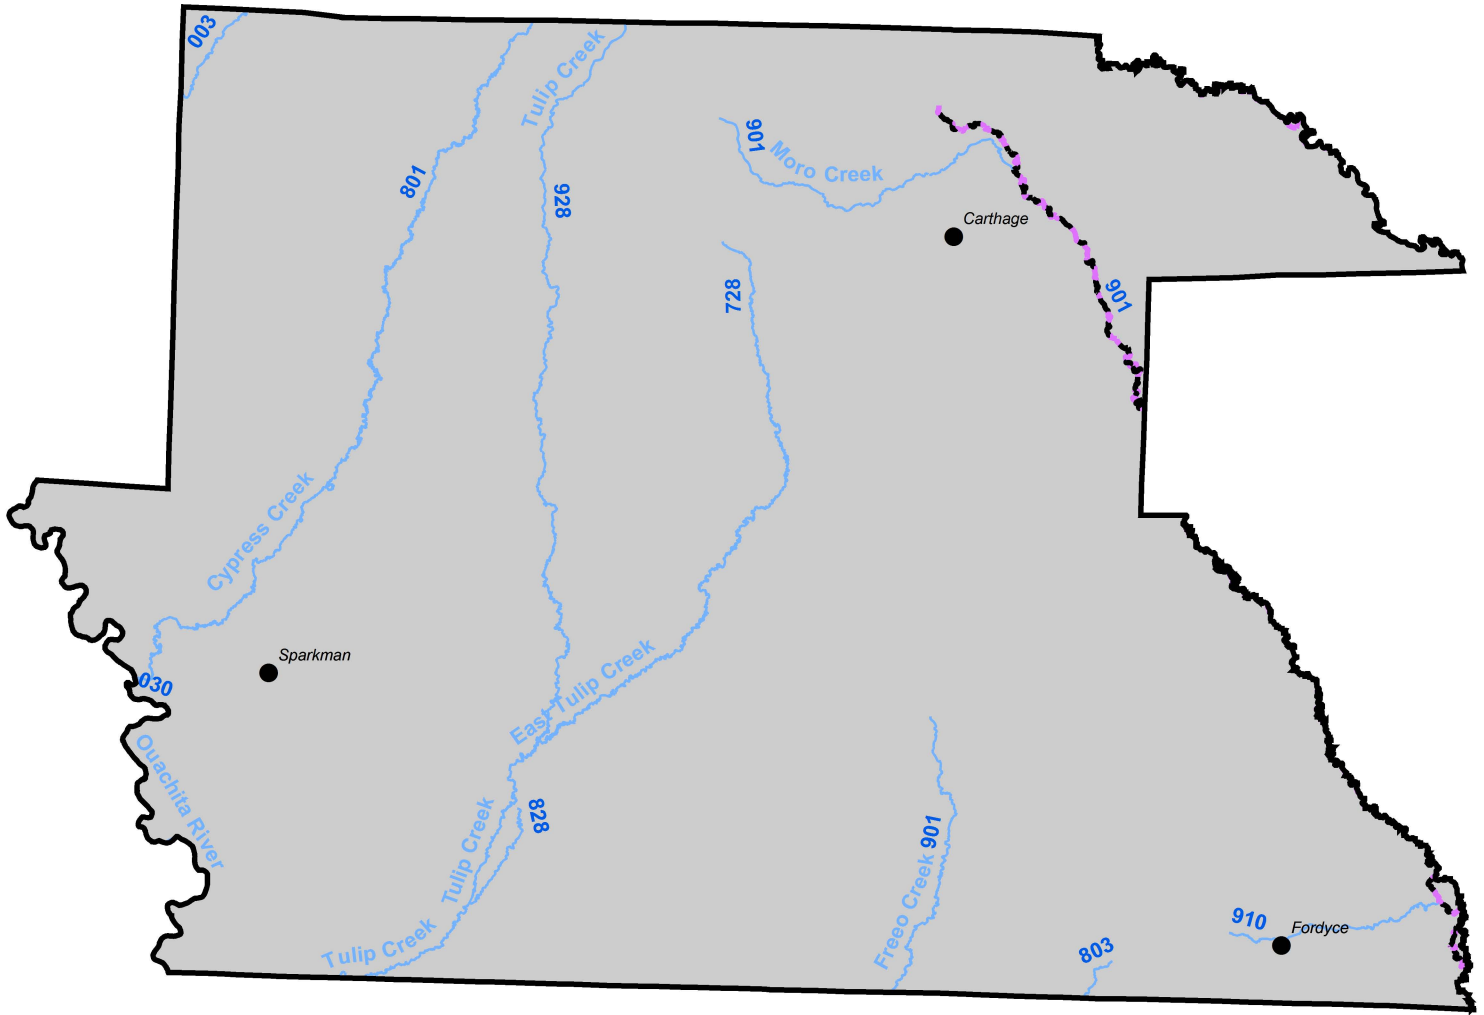

Draft 2016 303(d) list Dallas County

Dallas

- 2016 Draft Category 5 Streams
- 2016 Draft Category 5 Lakes
- 2016 Draft Category 4a - Impaired Streams with a TMDL
- 2016 Draft Category 4a - Impaired Lakes with a TMDL
- 2016 Draft Category 1b - Non-impaired Streams with a TMDL