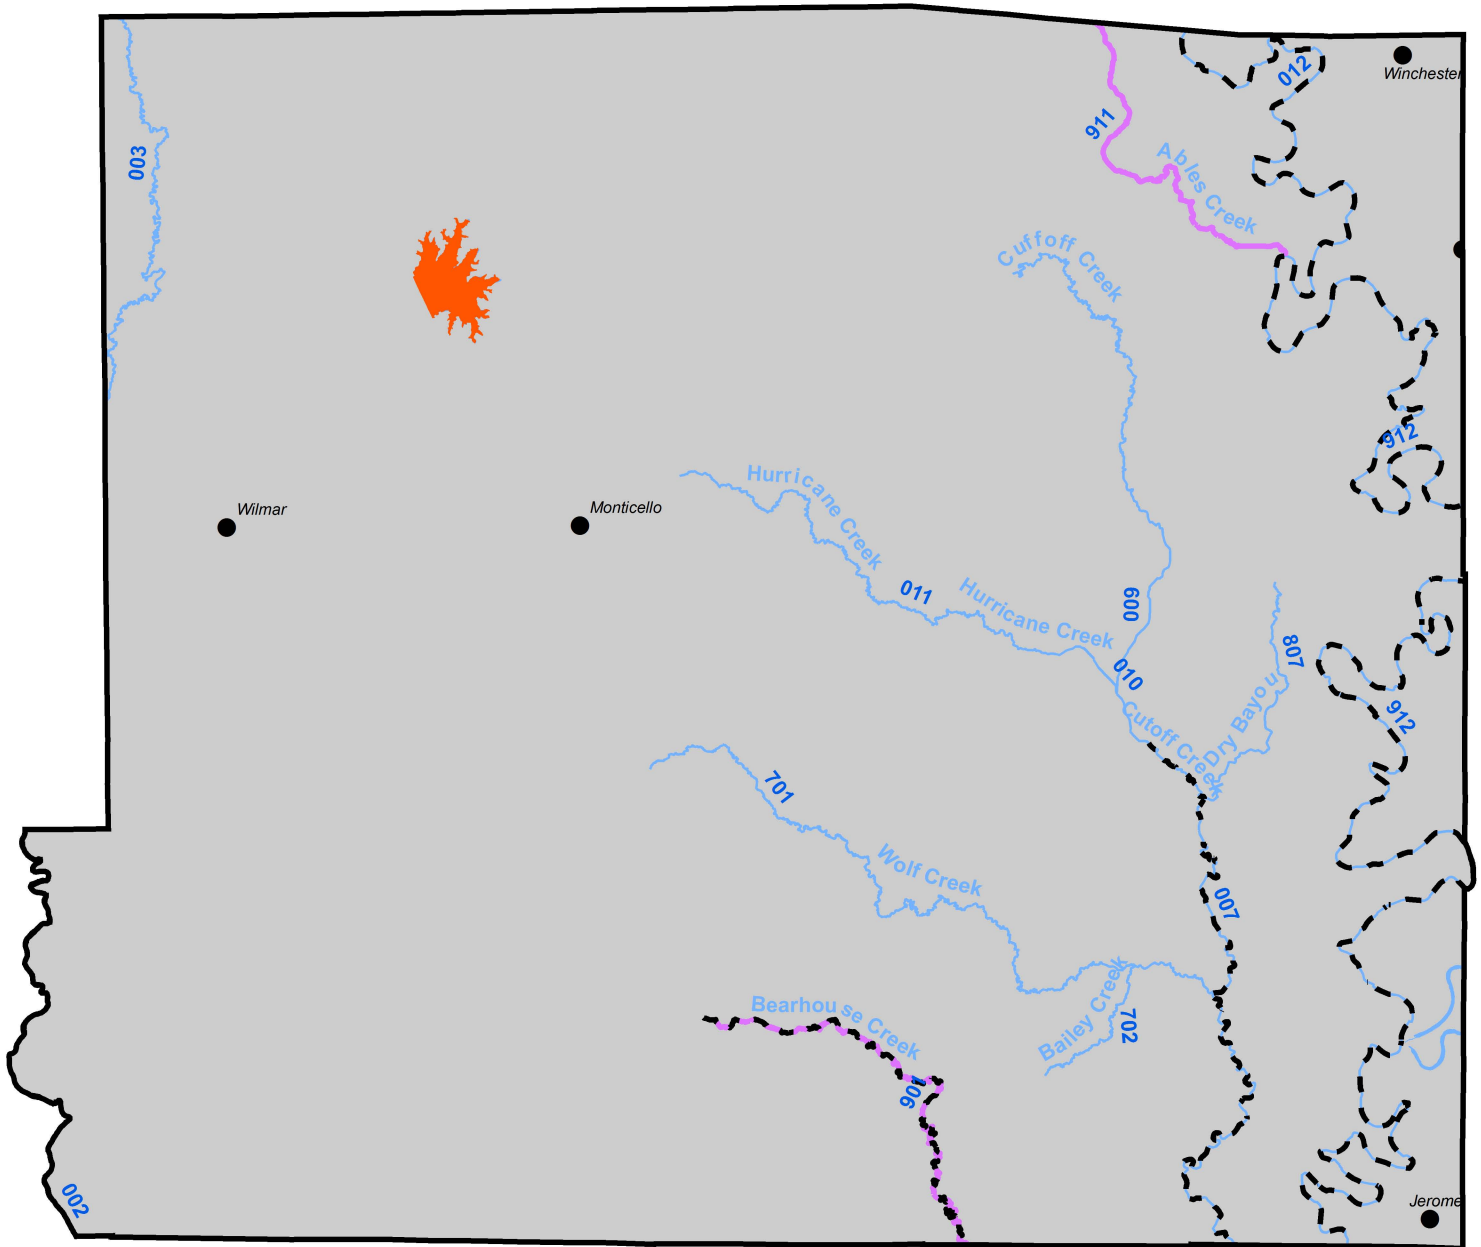

Draft 2016 303(d) list Drew County

Drew

- 2016 Draft Category 5 Streams
- 2016 Draft Category 5 Lakes
- 2016 Draft Category 4a - Impaired Streams with a TMDL
- 2016 Draft Category 4a - Impaired Lakes with a TMDL
- 2016 Draft Category 1b - Non-impaired Streams with a TMDL