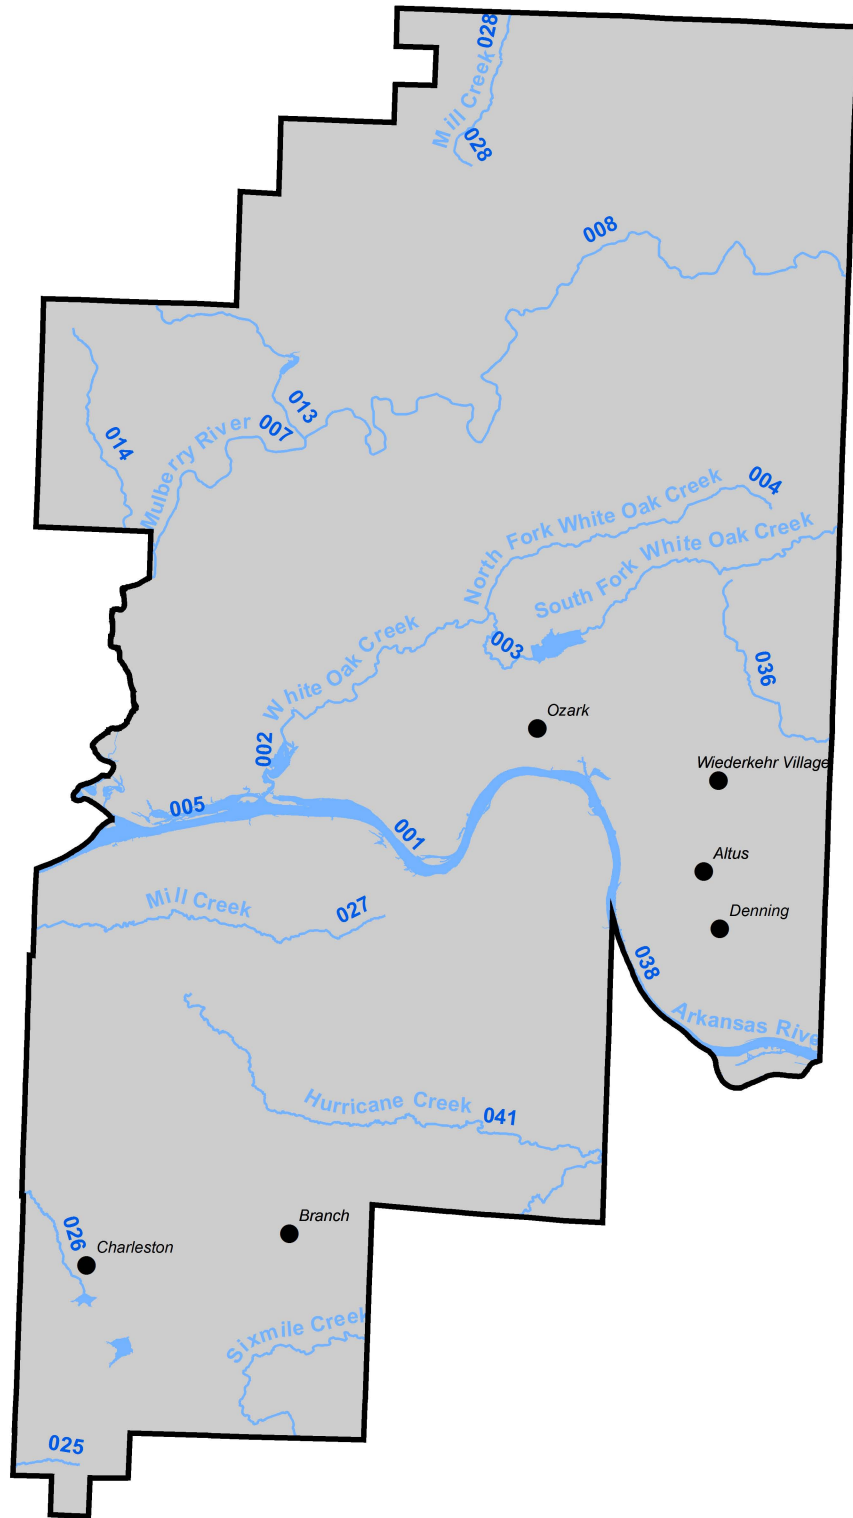

Draft 2016 303(d) list Franklin County

Franklin

- 2016 Draft Category 5 Streams
- 2016 Draft Category 5 Lakes
- 2016 Draft Category 4a - Impaired Streams with a TMDL
- 2016 Draft Category 4a - Impaired Lakes with a TMDL
- 2016 Draft Category 1b - Non-impaired Streams with a TMDL