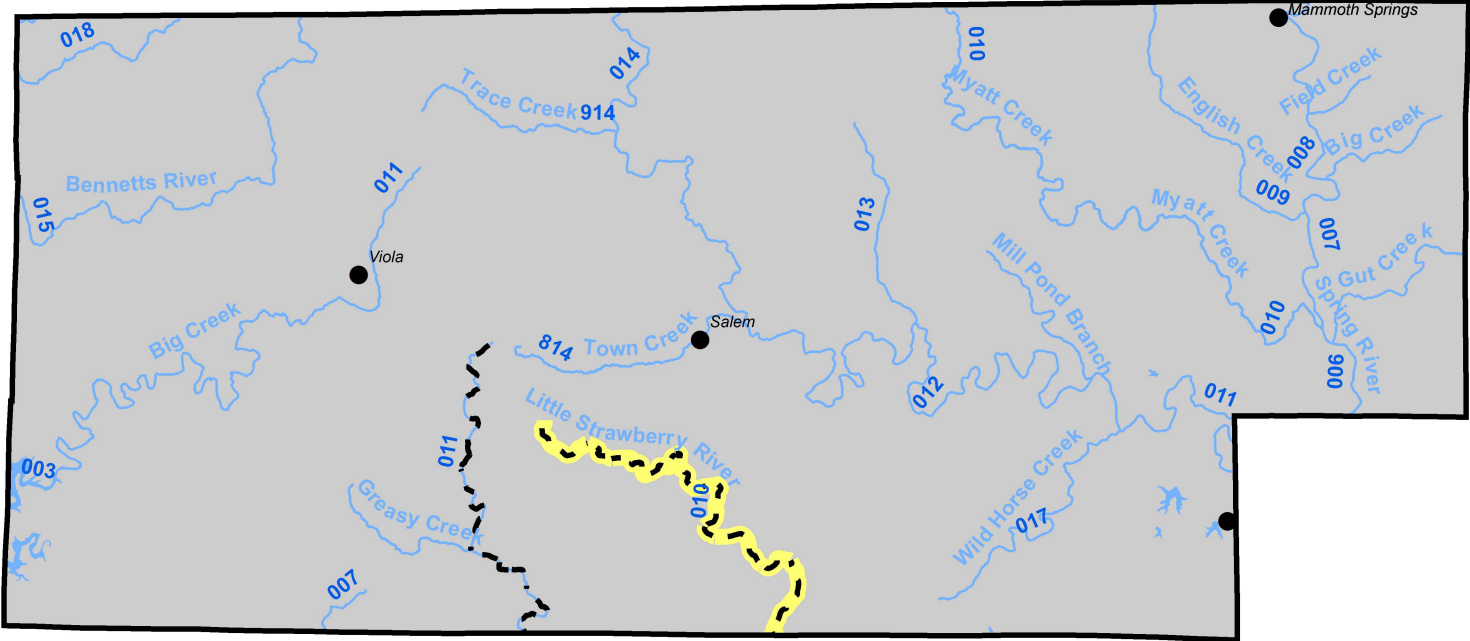

Draft 2016 303(d) list Fulton County

Fulton

- 2016 Draft Category 5 Streams
- 2016 Draft Category 5 Lakes
- 2016 Draft Category 4a - Impaired Streams with a TMDL
- 2016 Draft Category 4a - Impaired Lakes with a TMDL
- 2016 Draft Category 1b - Non-impaired Streams with a TMDL