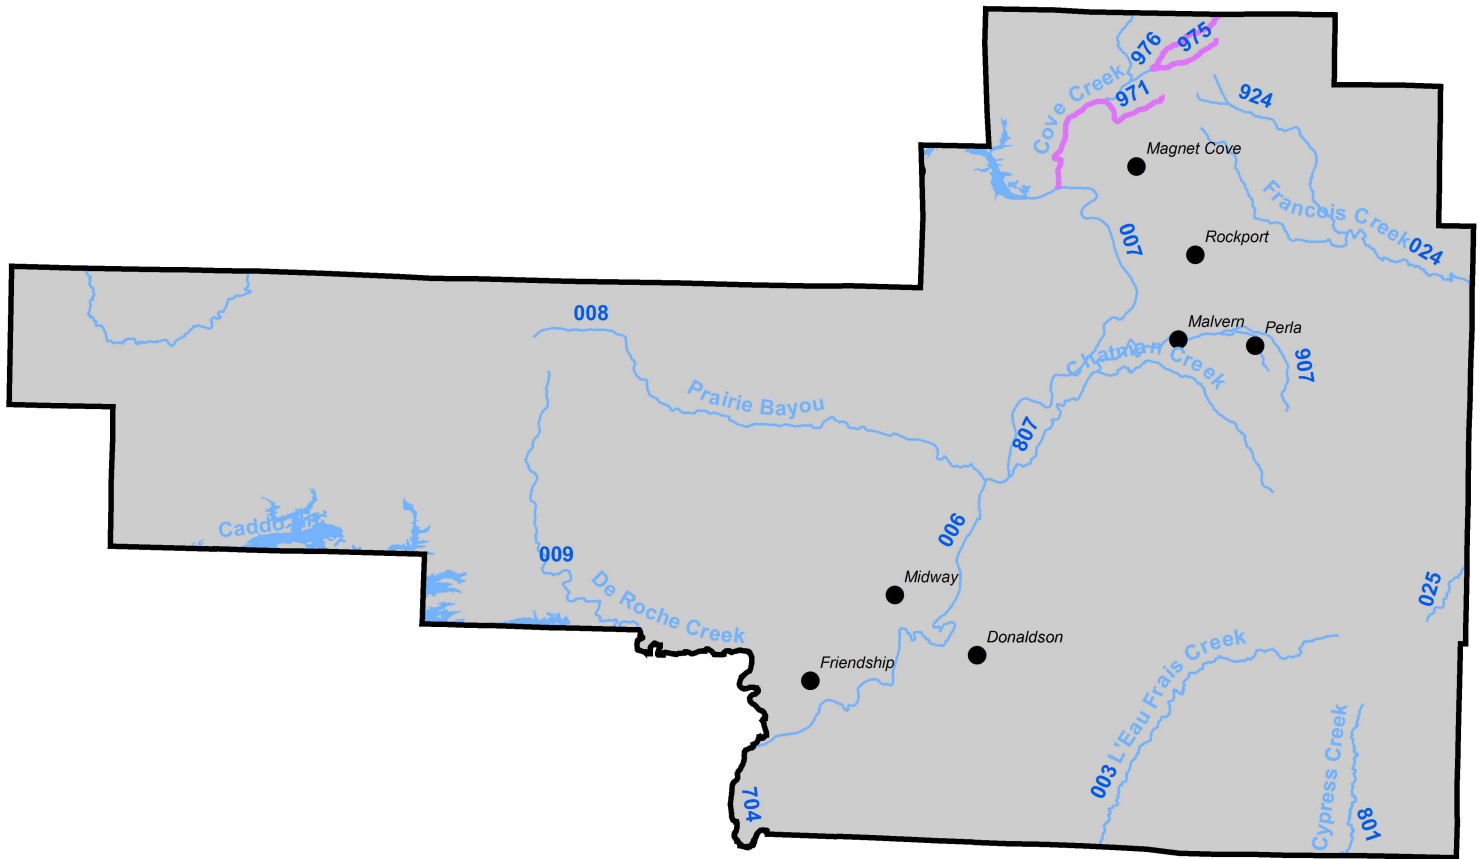

Draft 2016 303(d) list Hot Spring County

Hot Spring

- 2016 Draft Category 5 Streams
- 2016 Draft Category 5 Lakes
- 2016 Draft Category 4a - Impaired Streams with a TMDL
- 2016 Draft Category 4a - Impaired Lakes with a TMDL
- 2016 Draft Category 1b - Non-impaired Streams with a TMDL