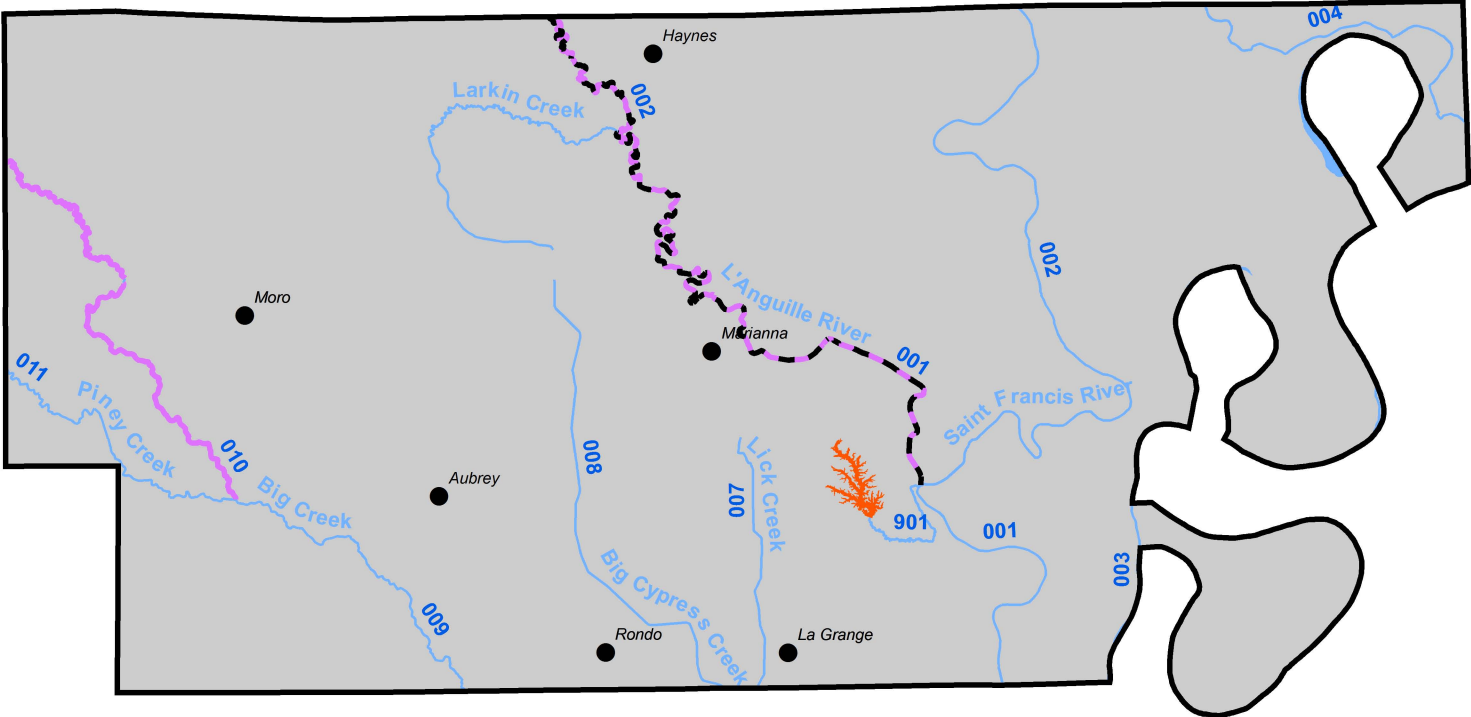

# Draft 2016 303(d) list Lee County

Lee

- 2016 Draft Category 5 Streams
- 2016 Draft Category 5 Lakes
- - - 2016 Draft Category 4a - Impaired Streams with a TMDL
- 2016 Draft Category 4a - Impaired Lakes with a TMDL
- 2016 Draft Category 1b - Non-impaired Streams with a TMDL