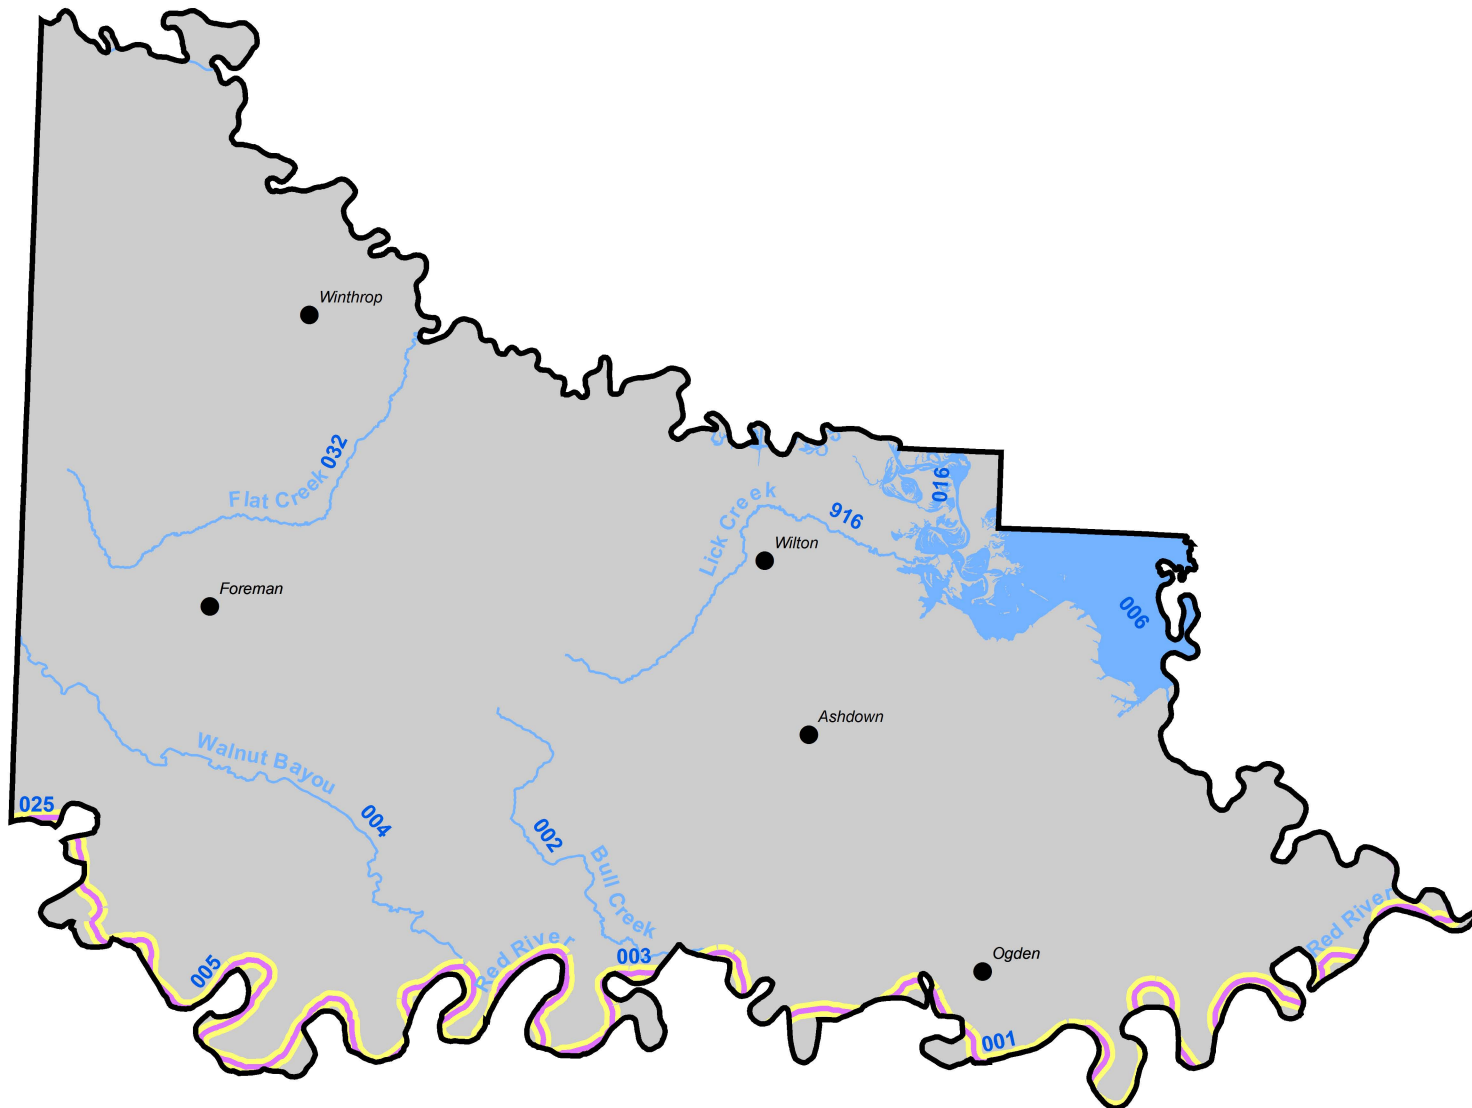

Draft 2016 303(d) list Little River County

Little River

- 2016 Draft Category 5 Streams
- 2016 Draft Category 5 Lakes
- 2016 Draft Category 4a - Impaired Streams with a TMDL
- 2016 Draft Category 4a - Impaired Lakes with a TMDL
- 2016 Draft Category 1b - Non-impaired Streams with a TMDL