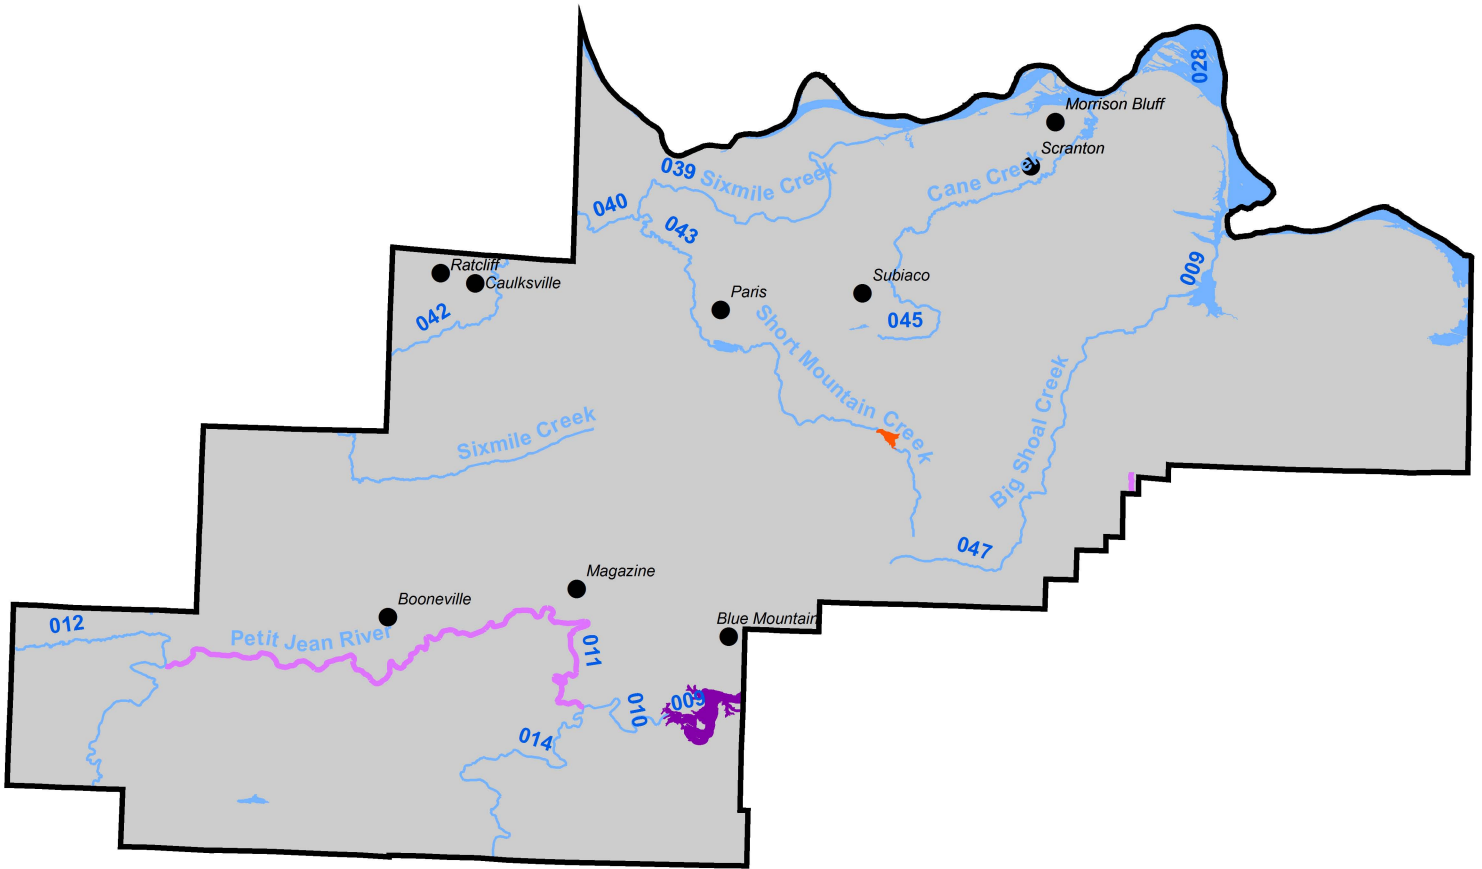

Draft 2016 303(d) list Logan County

Logan

- 2016 Draft Category 5 Streams
- 2016 Draft Category 5 Lakes
- 2016 Draft Category 4a - Impaired Streams with a TMDL
- 2016 Draft Category 4a - Impaired Lakes with a TMDL
- 2016 Draft Category 1b - Non-impaired Streams with a TMDL