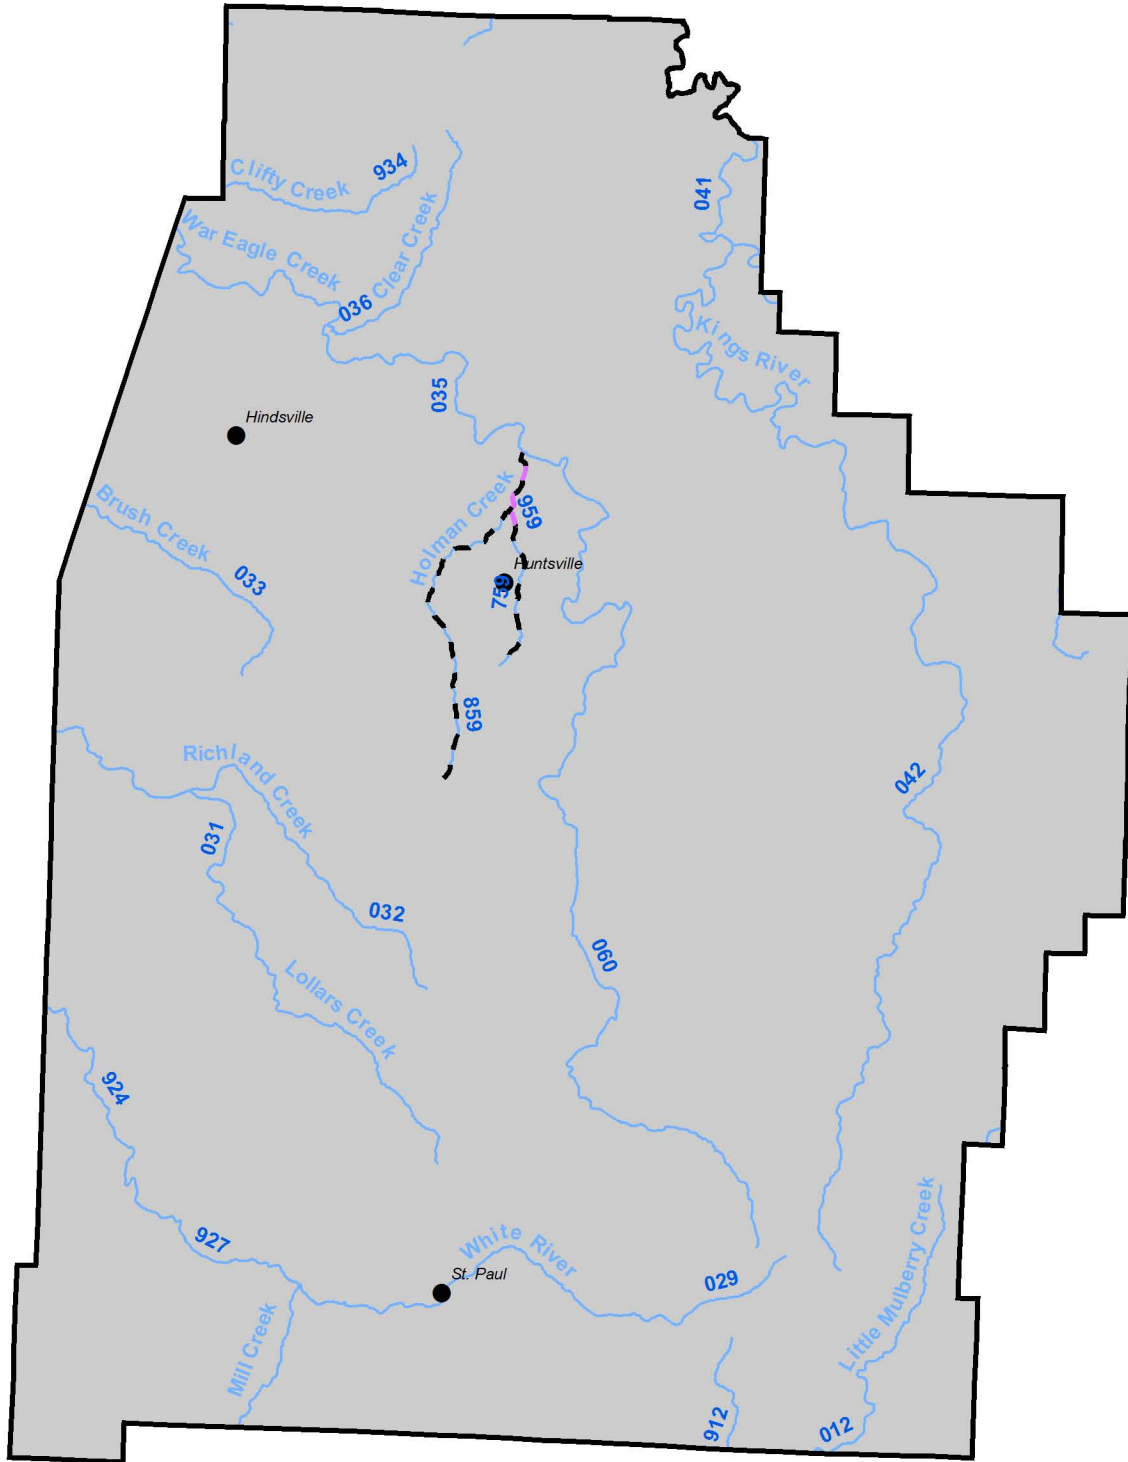

# Draft 2016 303(d) list Madison County

Madison

- 2016 Draft Category 5 Lakes
- 2016 Draft Category 4a - Impaired Streams with a TMDL
- 2016 Draft Category 5 Streams
- 2016 Draft Category 1b - Non-impaired Streams with a TMDL
- 2016 Draft Category 4a - Impaired Lakes with a TMDL