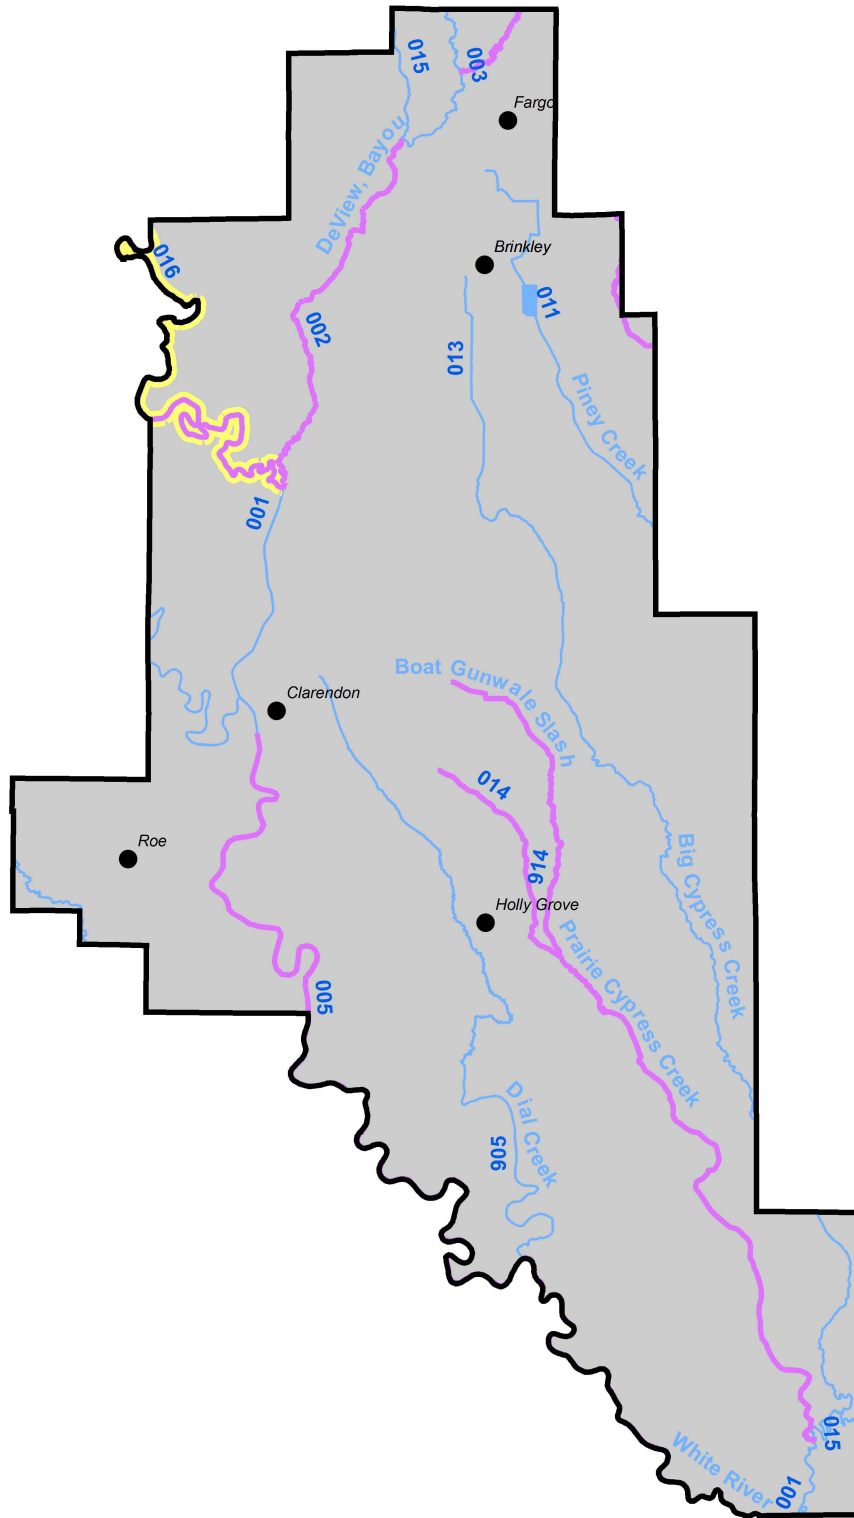

Draft 2016 303(d) list Monroe County

Monroe

- 2016 Draft Category 5 Streams
- 2016 Draft Category 5 Lakes
- 2016 Draft Category 4a - Impaired Streams with a TMDL
- 2016 Draft Category 4a - Impaired Lakes with a TMDL
- 2016 Draft Category 1b - Non-impaired Streams with a TMDL