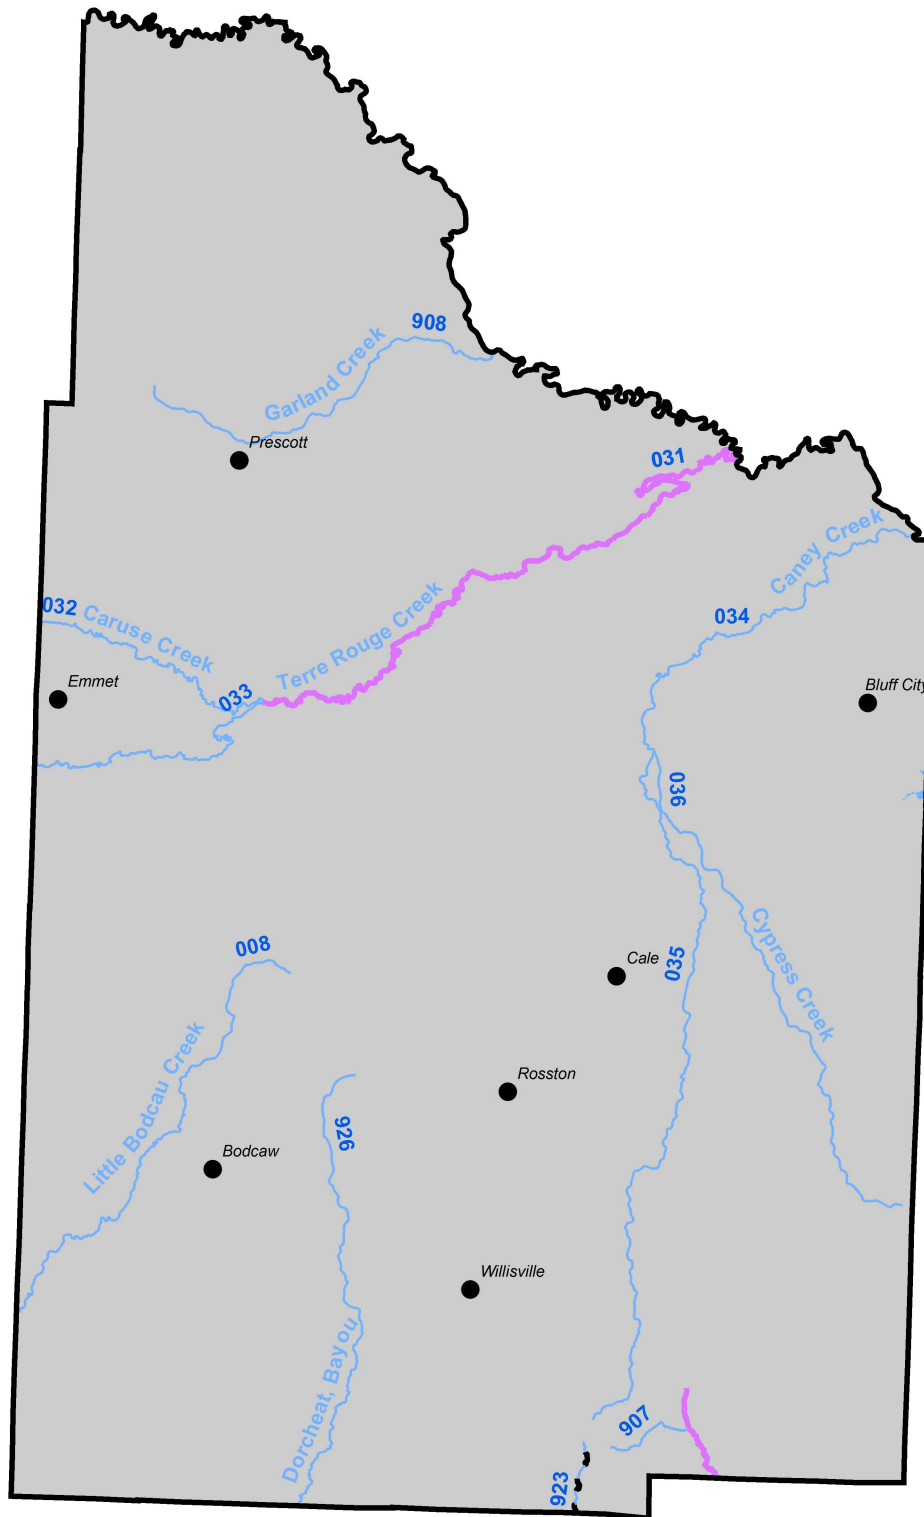

# Draft 2016 303(d) list Nevada County

Nevada

- 2016 Draft Category 5 Streams
- 2016 Draft Category 5 Lakes
- 2016 Draft Category 4a - Impaired Streams with a TMDL
- 2016 Draft Category 4a - Impaired Lakes with a TMDL
- 2016 Draft Category 1b - Non-impaired Streams with a TMDL