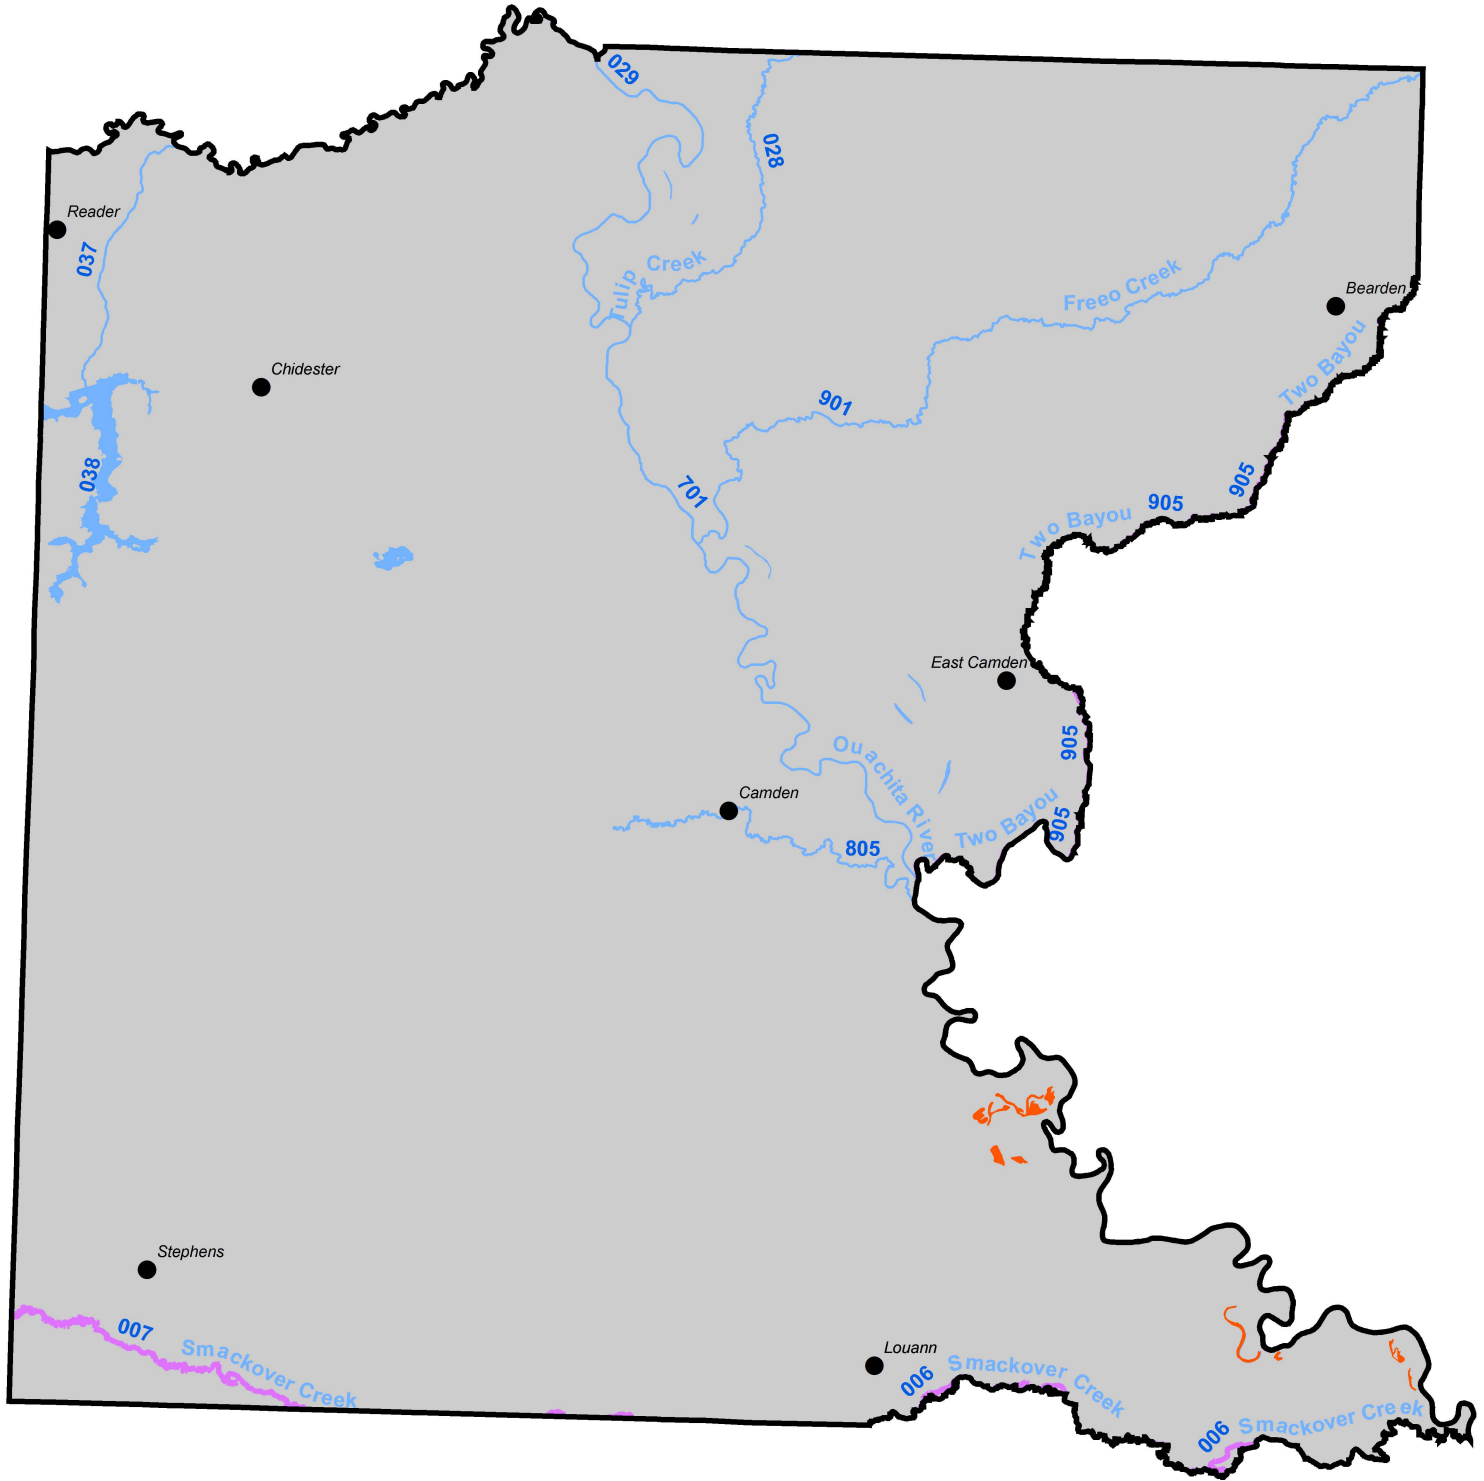

Draft 2016 303(d) list Ouachita County

Ouachita

- 2016 Draft Category 5 Streams
- 2016 Draft Category 5 Lakes
- 2016 Draft Category 4a - Impaired Streams with a TMDL
- 2016 Draft Category 4a - Impaired Lakes with a TMDL
- 2016 Draft Category 1b - Non-impaired Streams with a TMDL