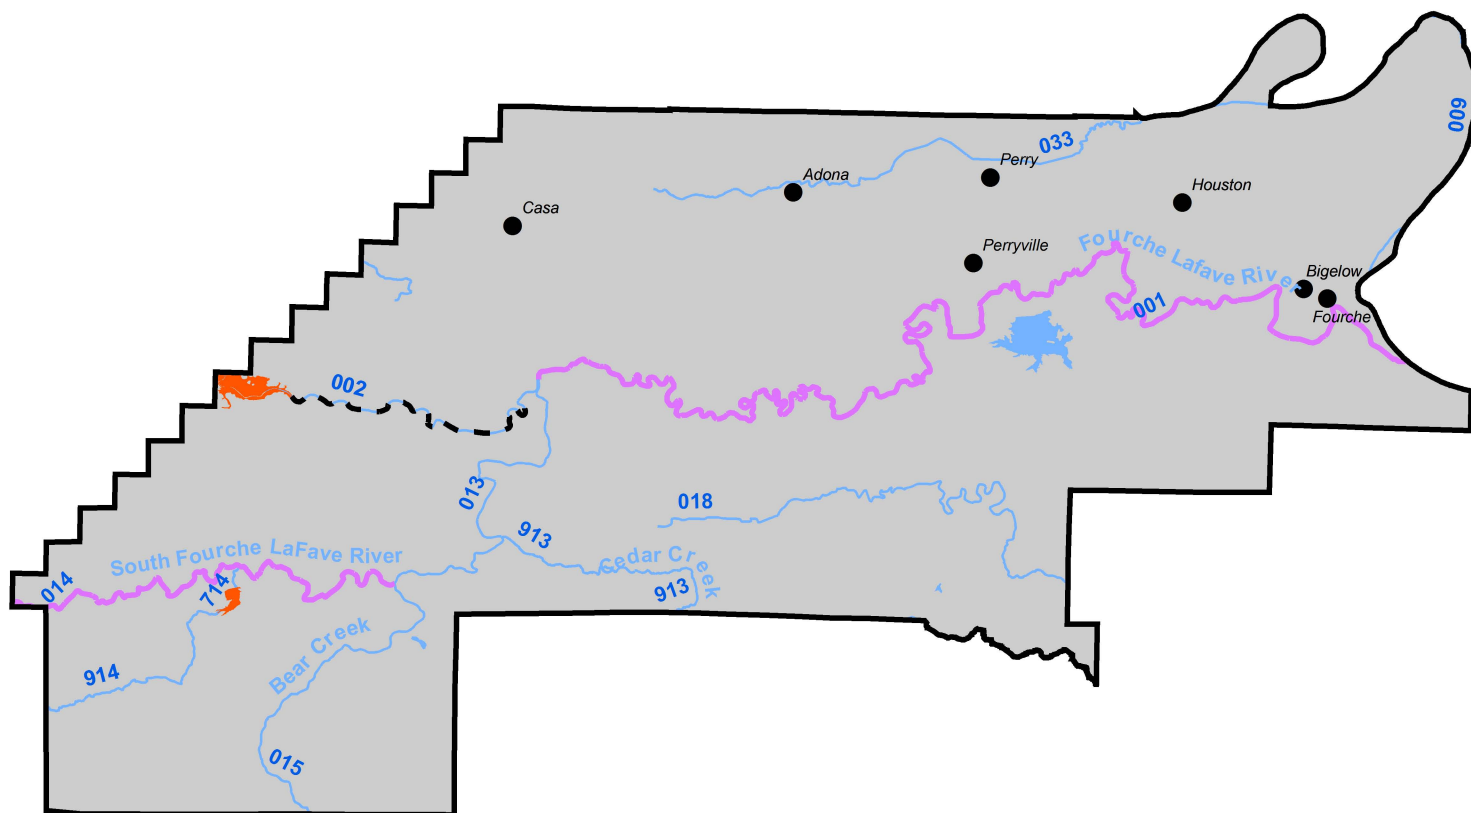

# Draft 2016 303(d) list Perry County

Perry

- 2016 Draft Category 5 Streams
- 2016 Draft Category 5 Lakes
- 2016 Draft Category 4a - Impaired Streams with a TMDL
- 2016 Draft Category 4a - Impaired Lakes with a TMDL
- 2016 Draft Category 1b - Non-impaired Streams with a TMDL