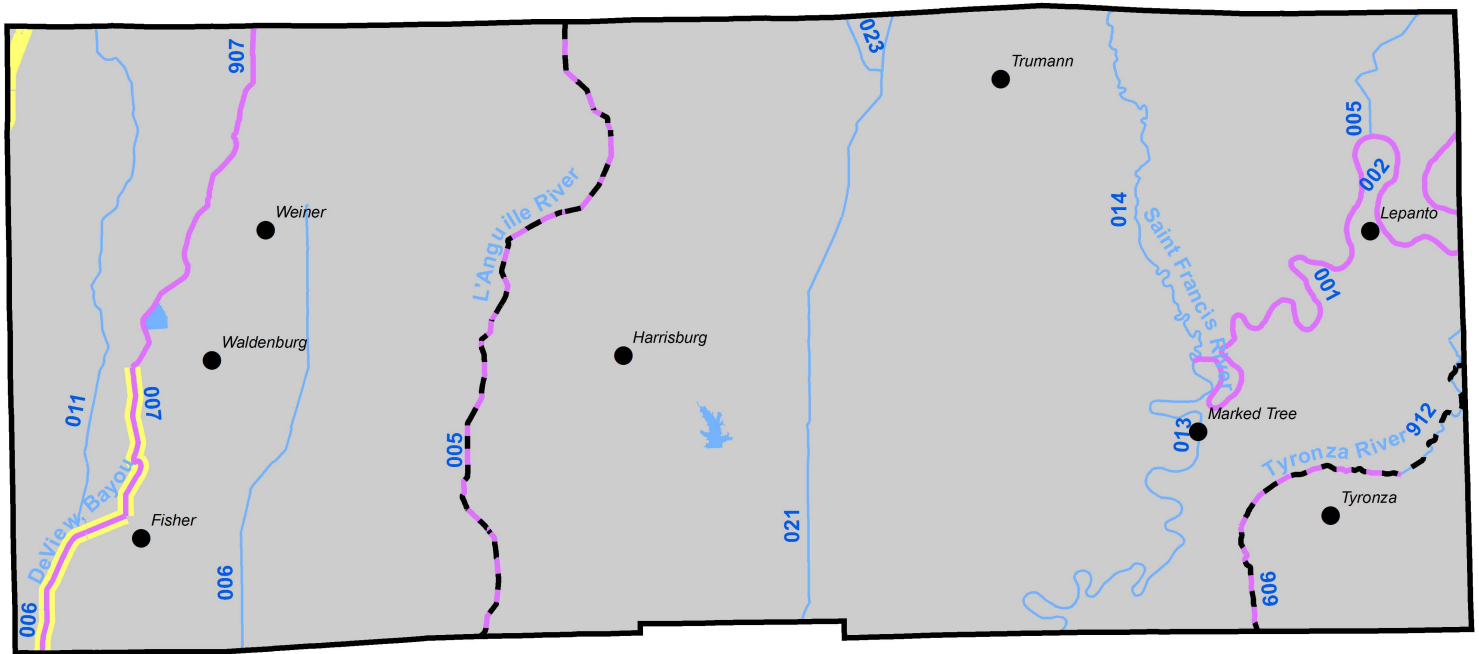

Draft 2016 303(d) list Poinsett County

Poinsett

- 2016 Draft Category 5 Streams
- 2016 Draft Category 5 Lakes
- 2016 Draft Category 4a - Impaired Streams with a TMDL
- 2016 Draft Category 4a - Impaired Lakes with a TMDL
- 2016 Draft Category 1b - Non-impaired Streams with a TMDL