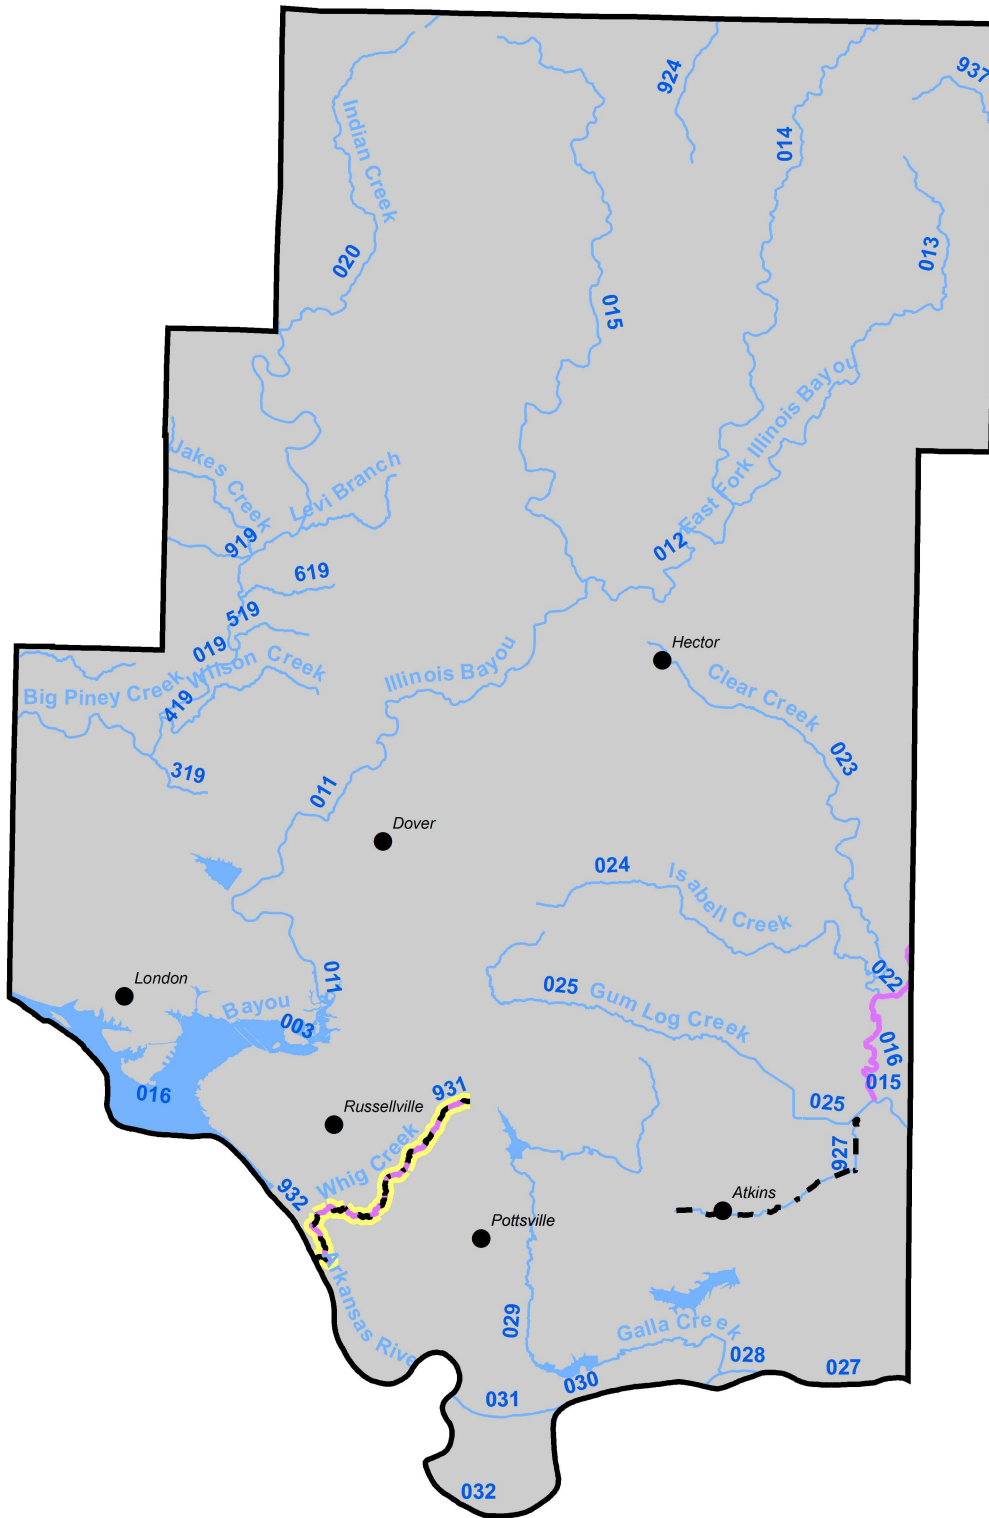

Draft 2016 303(d) list Pope County

Pope

- 2016 Draft Category 5 Streams
- 2016 Draft Category 5 Lakes
- 2016 Draft Category 4a - Impaired Streams with a TMDL
- 2016 Draft Category 4a - Impaired Lakes with a TMDL
- 2016 Draft Category 1b - Non-impaired Streams with a TMDL