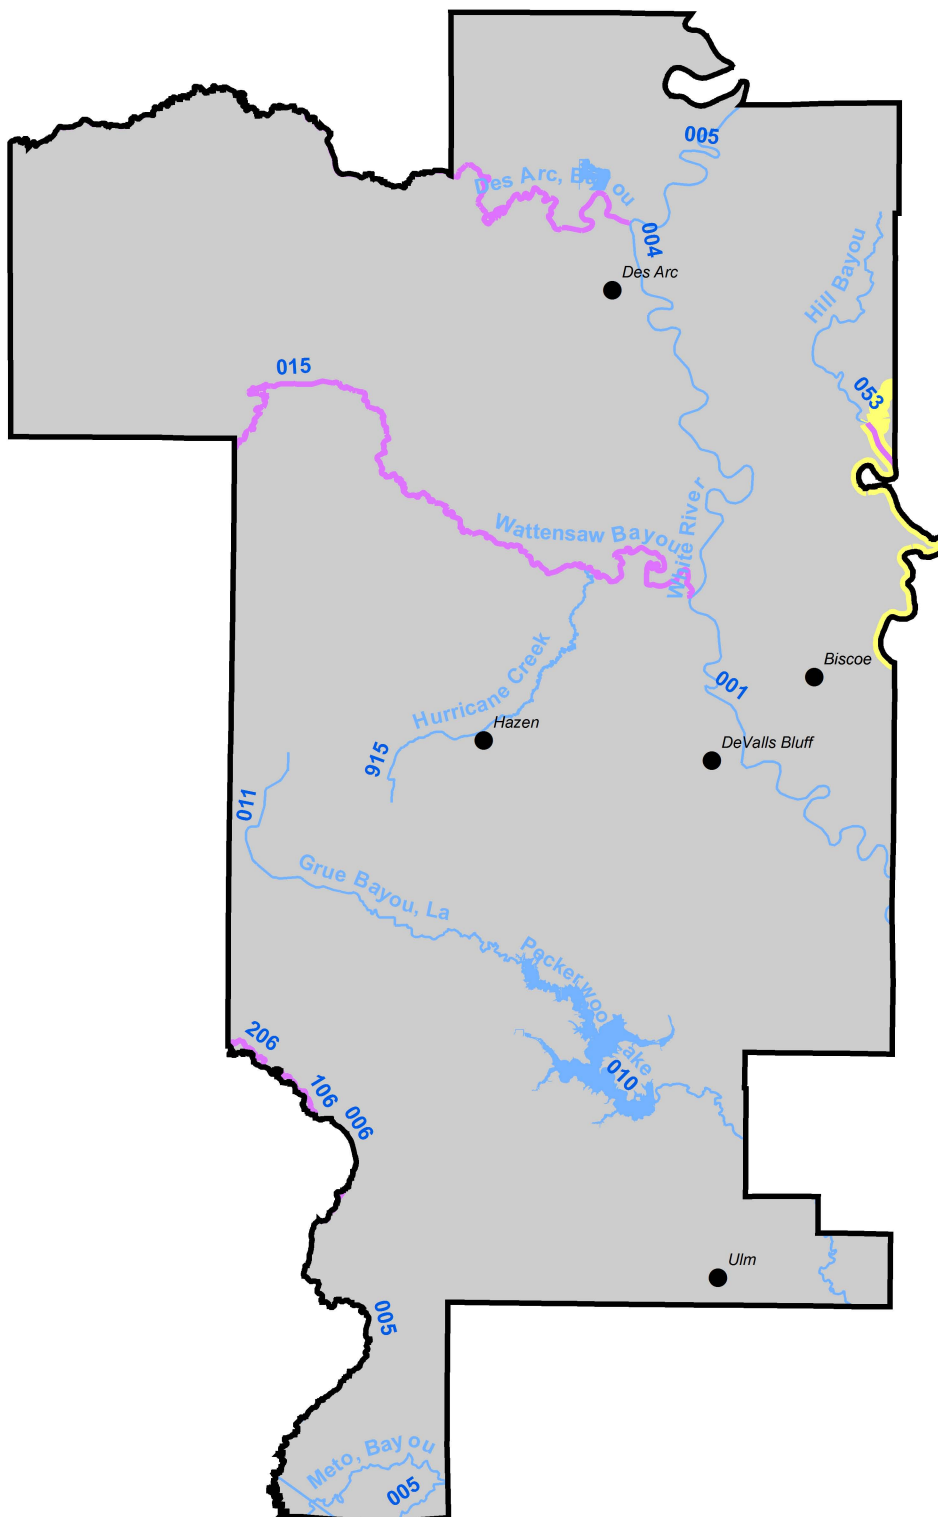

Draft 2016 303(d) list Prairie County

Prairie

- 2016 Draft Category 5 Streams
- 2016 Draft Category 5 Lakes
- - - 2016 Draft Category 4a - Impaired Streams with a TMDL
- 2016 Draft Category 4a - Impaired Lakes with a TMDL
- 2016 Draft Category 1b - Non-impaired Streams with a TMDL