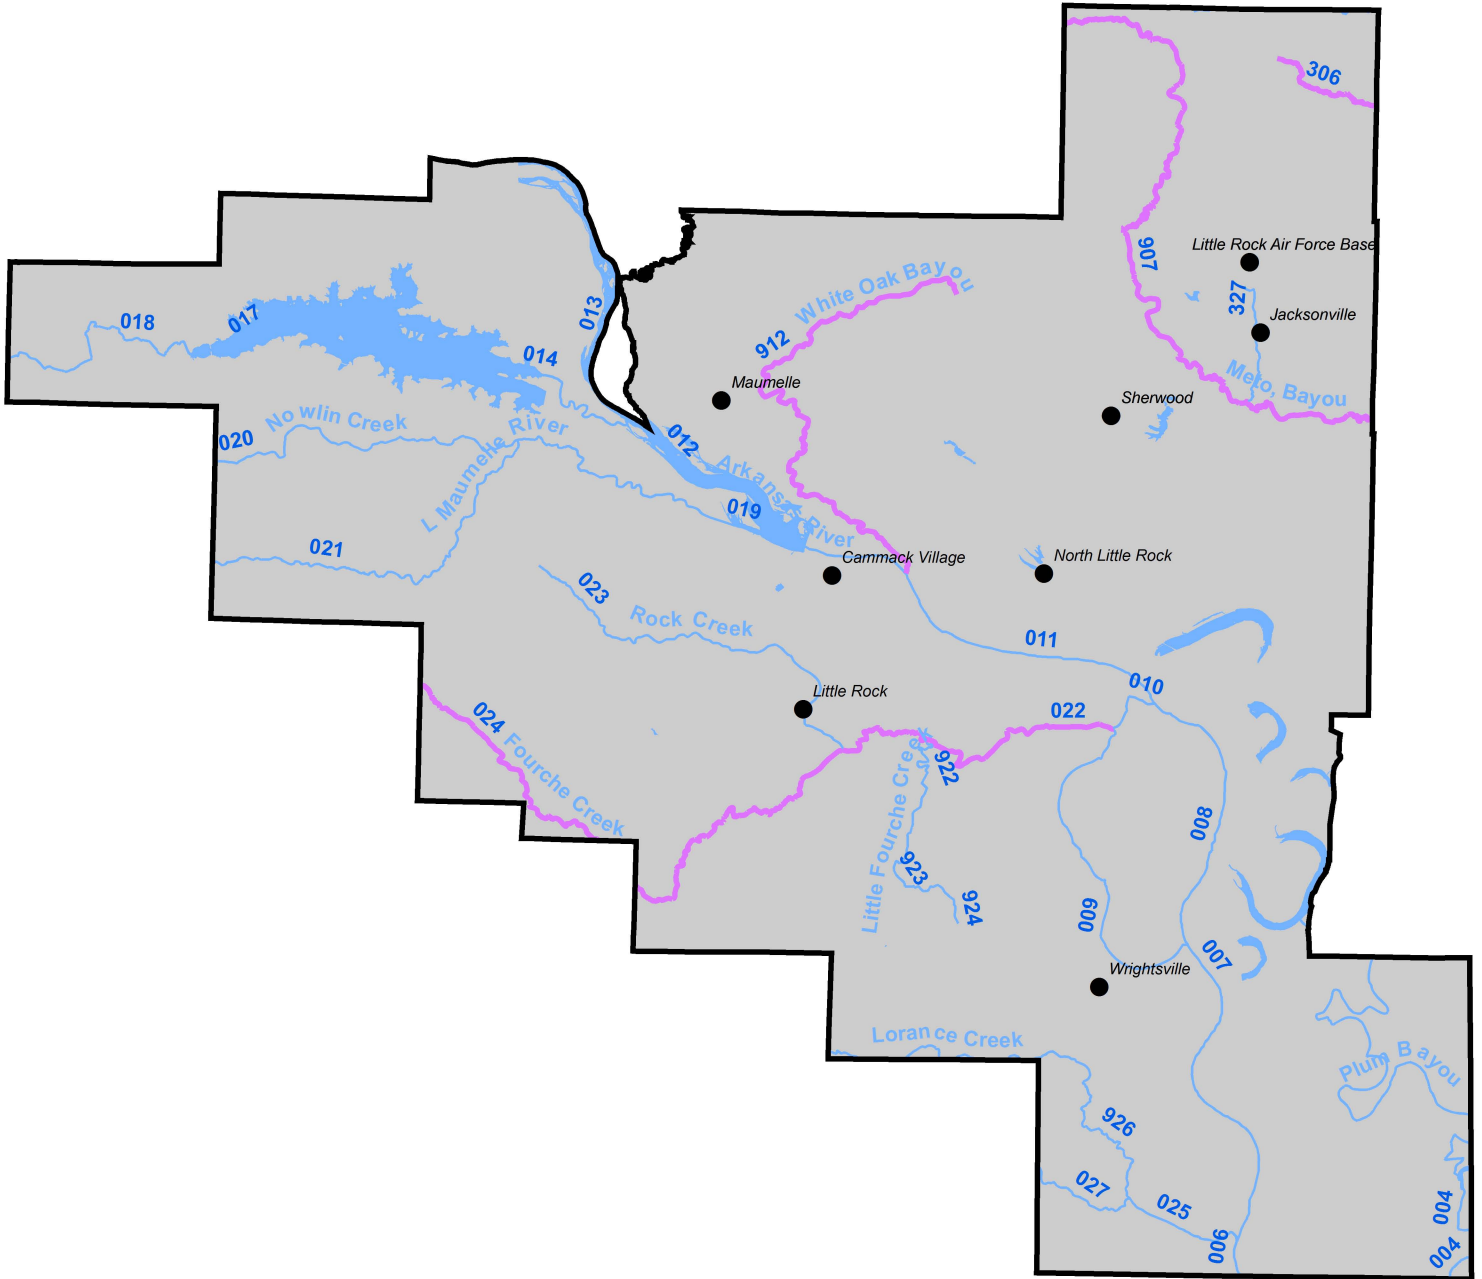

Draft 2016 303(d) list Pulaski County

Pulaski

- 2016 Draft Category 5 Streams
- 2016 Draft Category 5 Lakes
- 2016 Draft Category 4a - Impaired Streams with a TMDL
- 2016 Draft Category 4a - Impaired Lakes with a TMDL
- 2016 Draft Category 1b - Non-impaired Streams with a TMDL