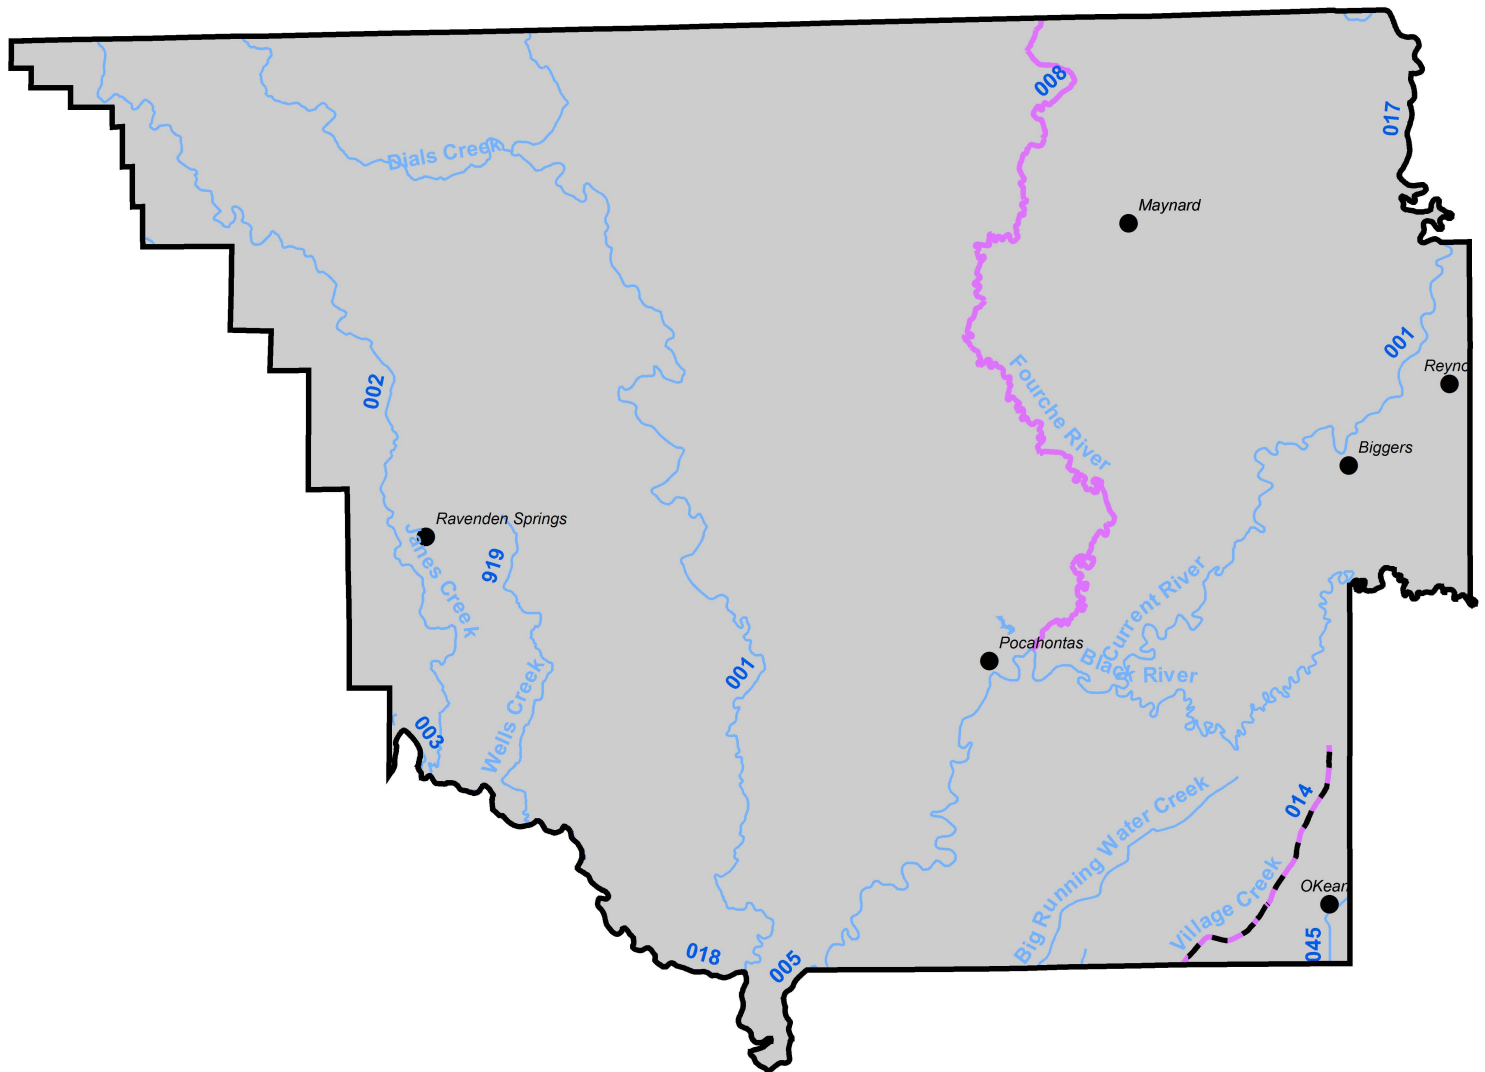

Draft 2016 303(d) list Randolph County

Randolph

- 2016 Draft Category 5 Streams
- 2016 Draft Category 5 Lakes
- 2016 Draft Category 4a - Impaired Streams with a TMDL
- 2016 Draft Category 4a - Impaired Lakes with a TMDL
- 2016 Draft Category 1b - Non-impaired Streams with a TMDL