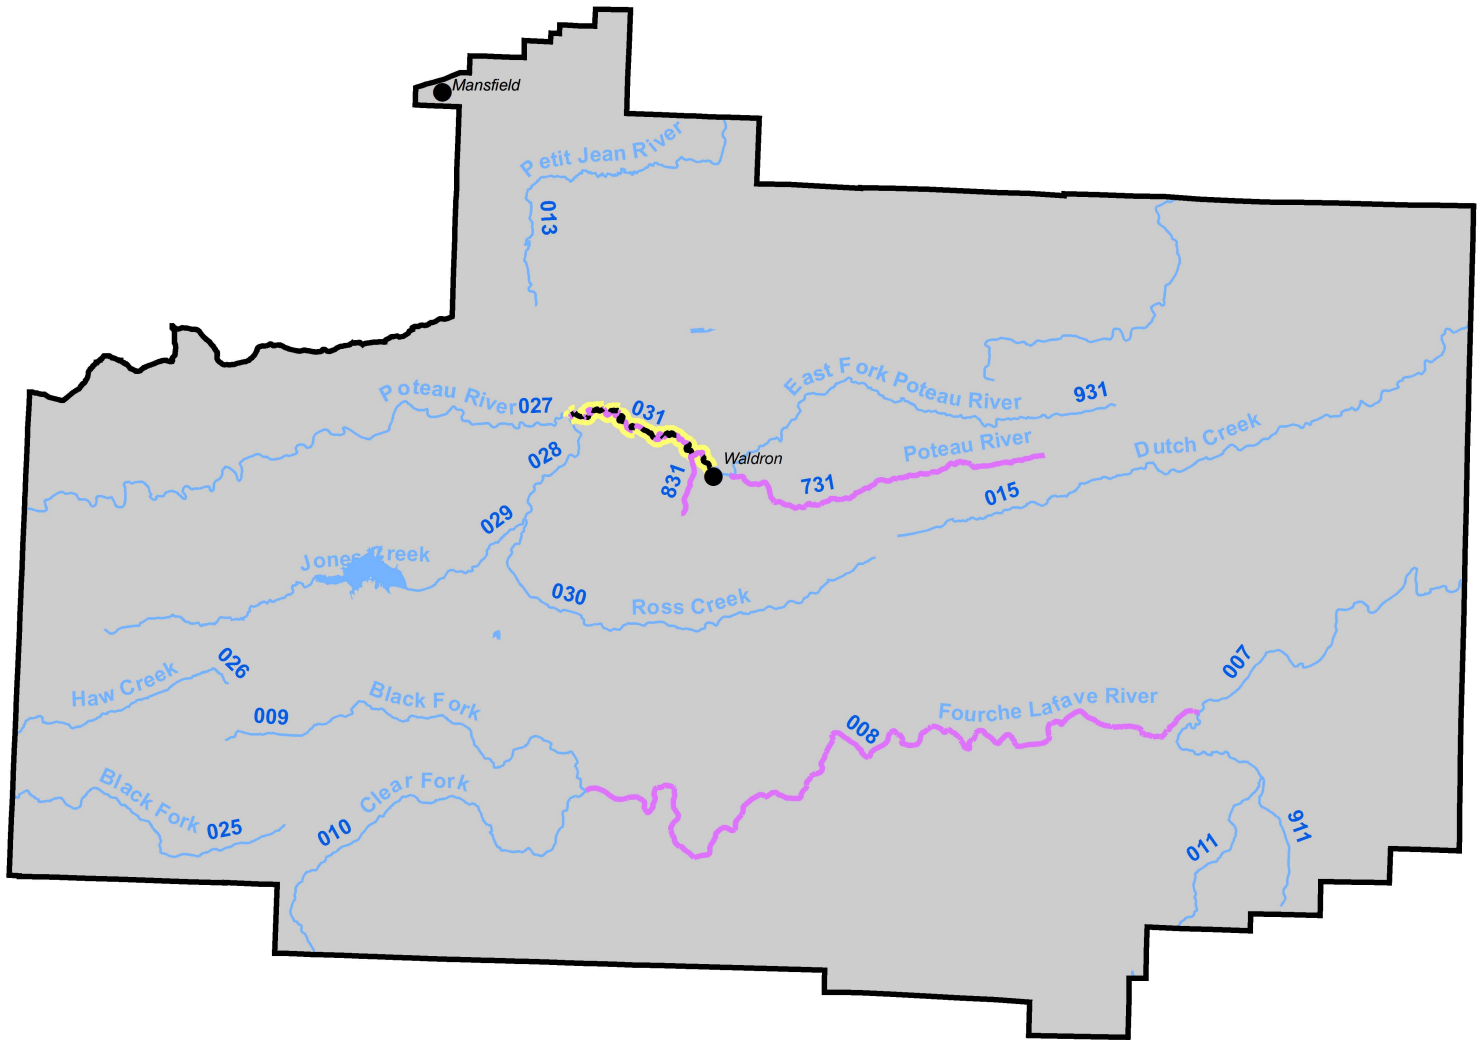

Draft 2016 303(d) list Scott County

Scott

- 2016 Draft Category 5 Streams
- 2016 Draft Category 5 Lakes
- 2016 Draft Category 4a - Impaired Streams with a TMDL
- 2016 Draft Category 4a - Impaired Lakes with a TMDL
- 2016 Draft Category 1b - Non-impaired Streams with a TMDL