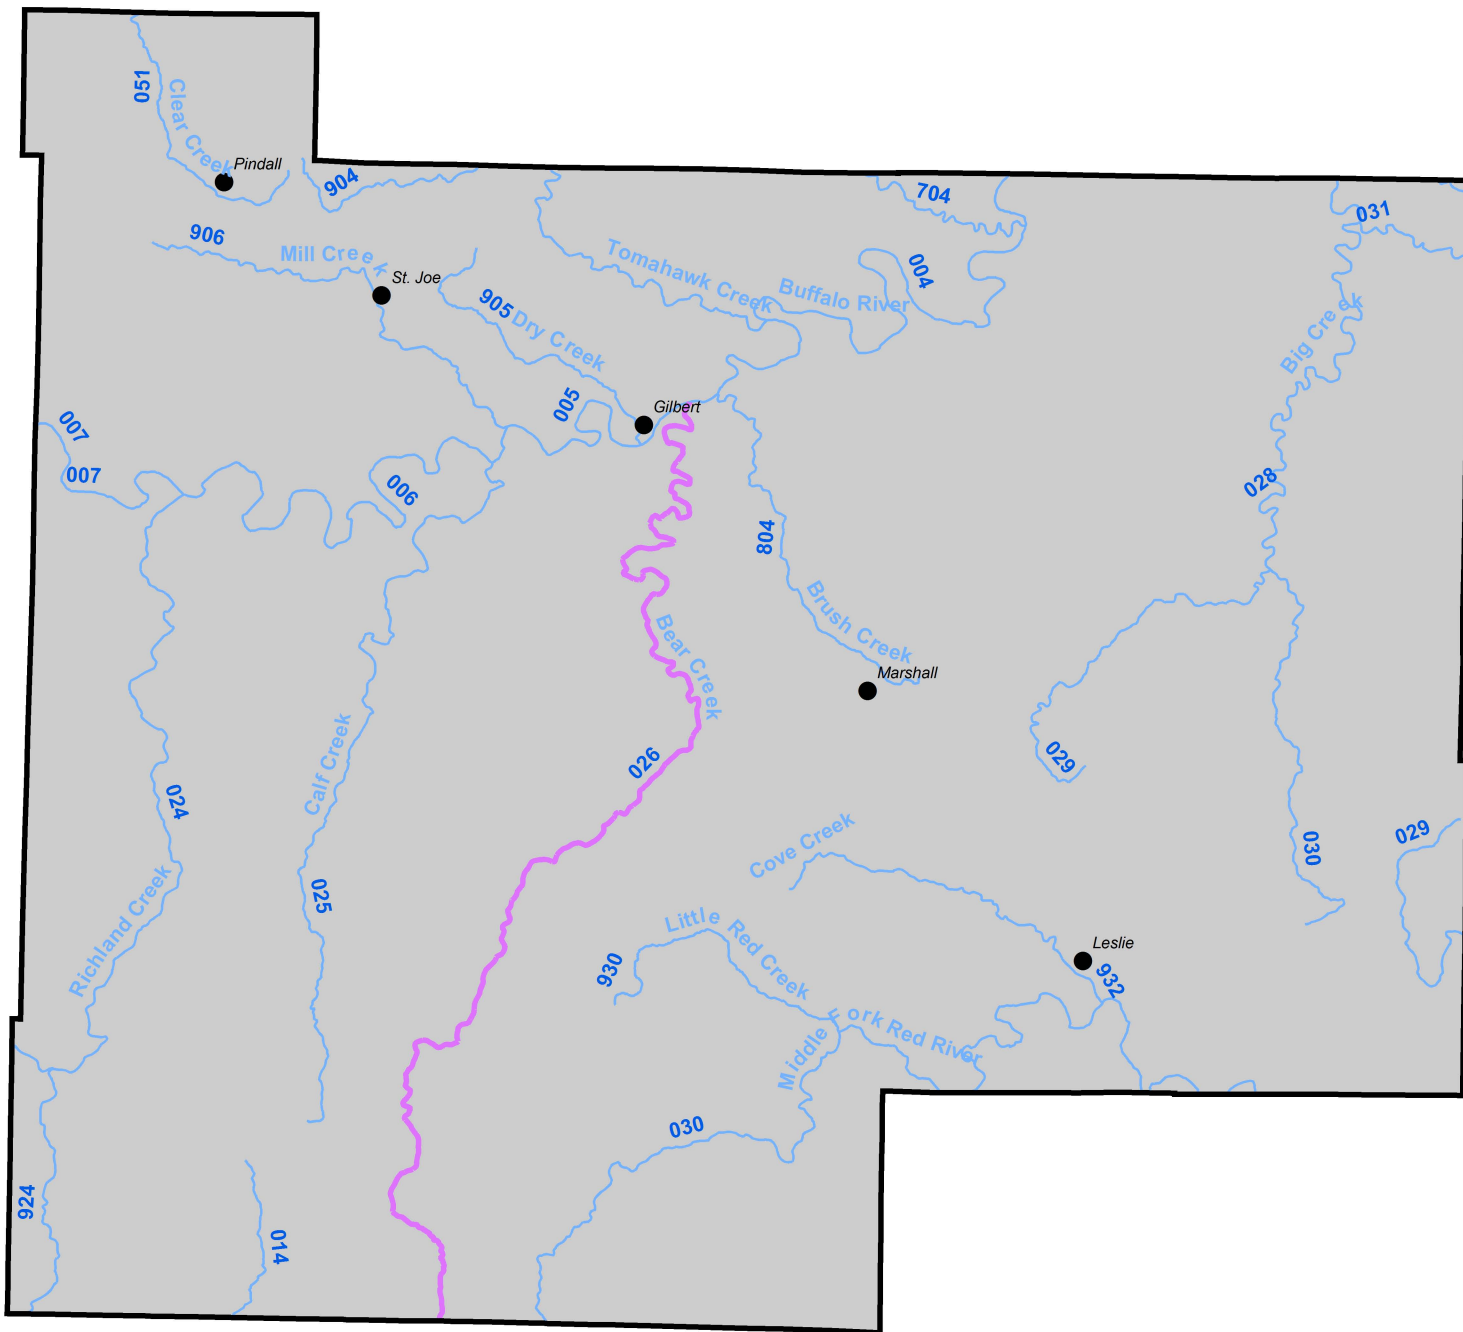

# Draft 2016 303(d) list Searcy County

Searcy

- 2016 Draft Category 5 Streams
- 2016 Draft Category 5 Lakes
- - - 2016 Draft Category 4a - Impaired Streams with a TMDL
- 2016 Draft Category 4a - Impaired Lakes with a TMDL
- 2016 Draft Category 1b - Non-impaired Streams with a TMDL