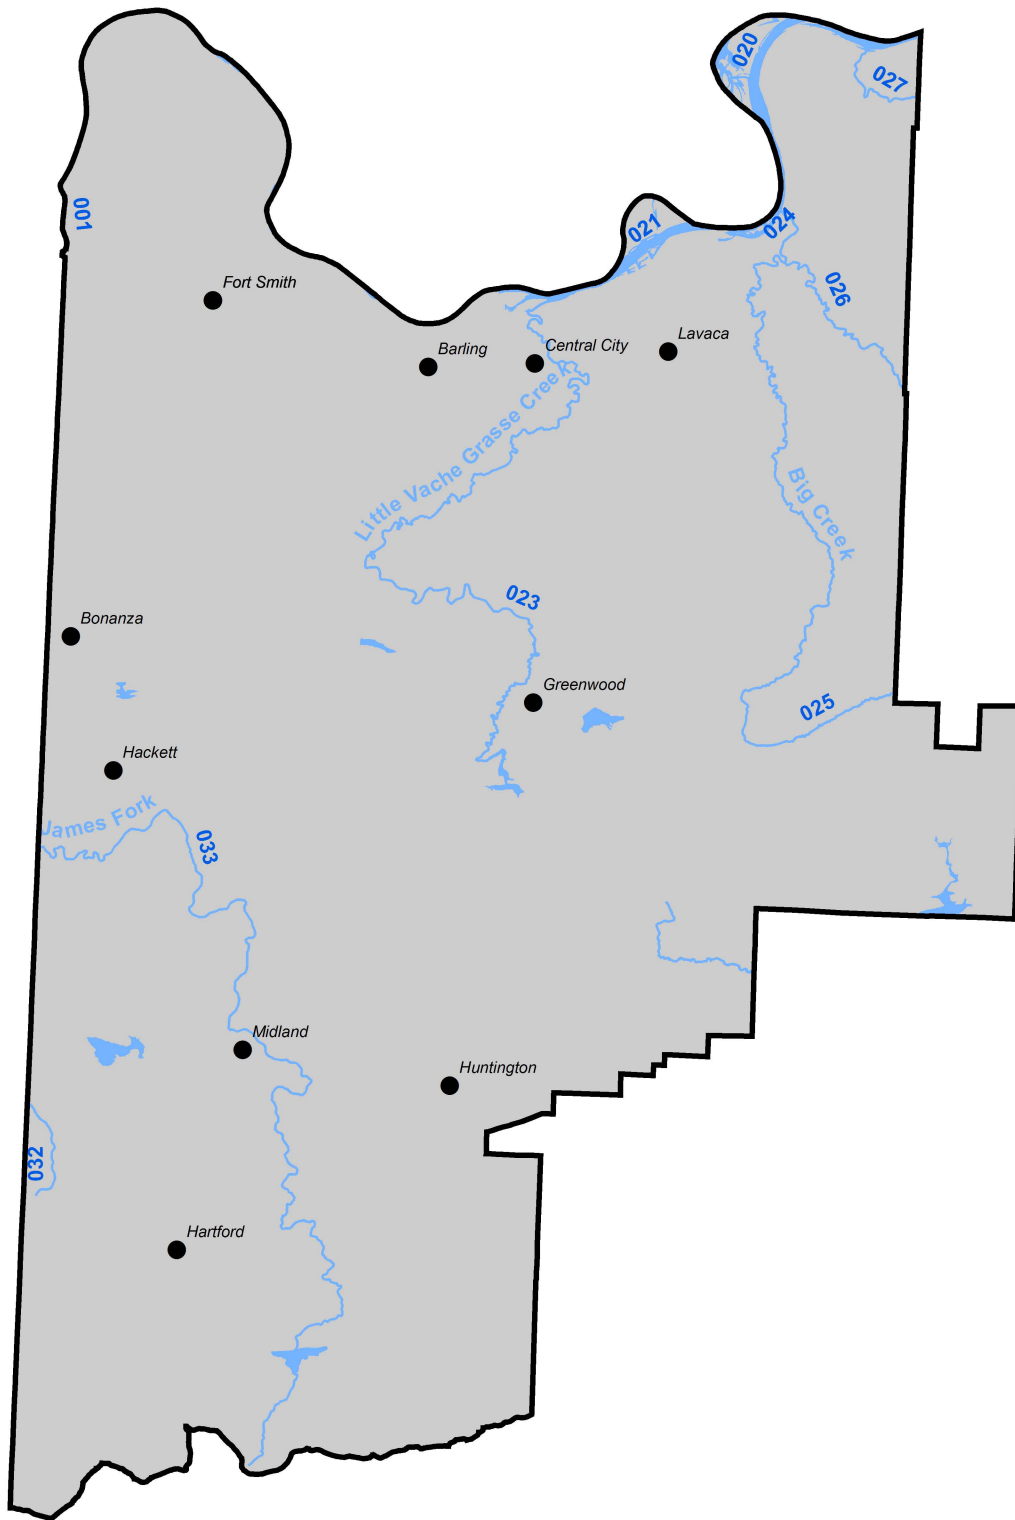

Draft 2016 303(d) list Sebastian County

Sebastian

- 2016 Draft Category 5 Streams
- 2016 Draft Category 5 Lakes
- 2016 Draft Category 4a - Impaired Streams with a TMDL
- 2016 Draft Category 4a - Impaired Lakes with a TMDL
- 2016 Draft Category 1b - Non-impaired Streams with a TMDL