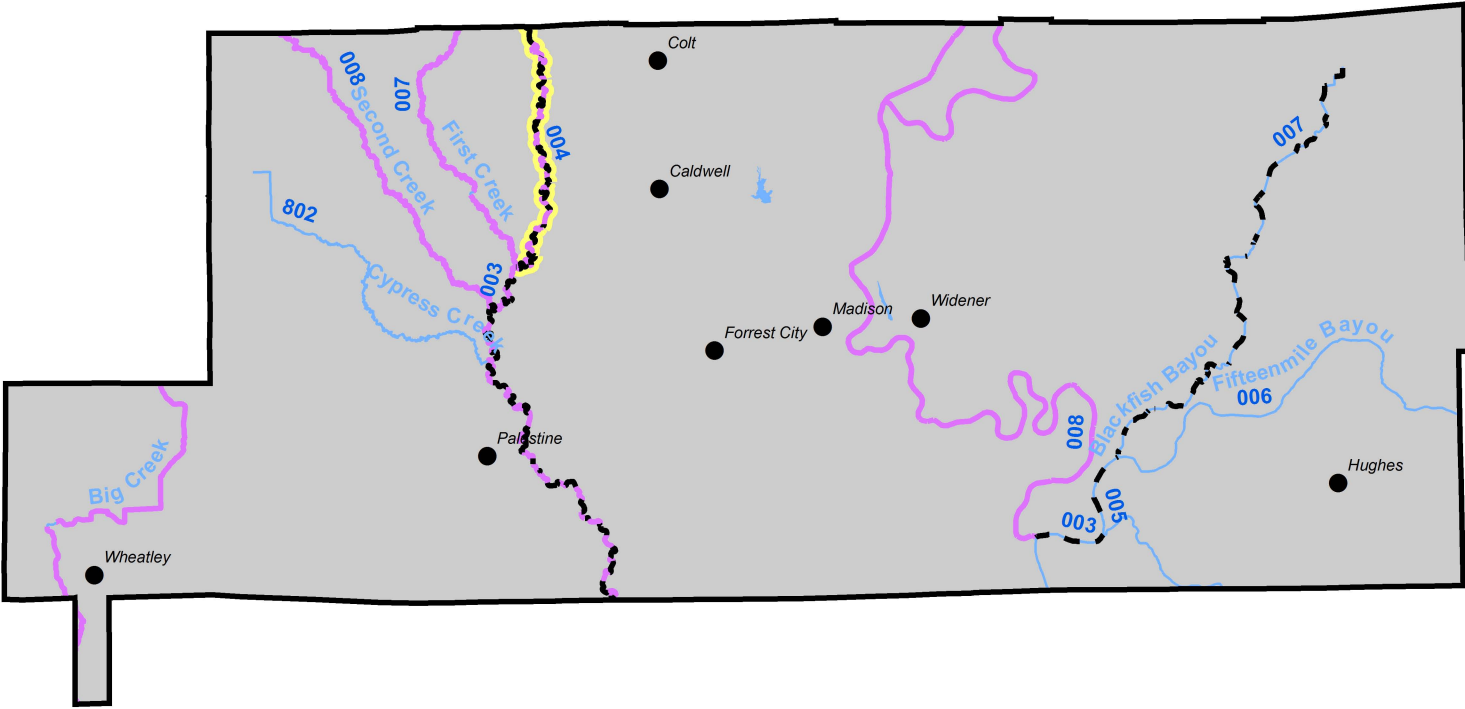

Draft 2016 303(d) list St Francis County

St Francis

- 2016 Draft Category 5 Streams
- 2016 Draft Category 5 Lakes
- - - 2016 Draft Category 4a - Impaired Streams with a TMDL
- 2016 Draft Category 4a - Impaired Lakes with a TMDL
- 2016 Draft Category 1b - Non-impaired Streams with a TMDL