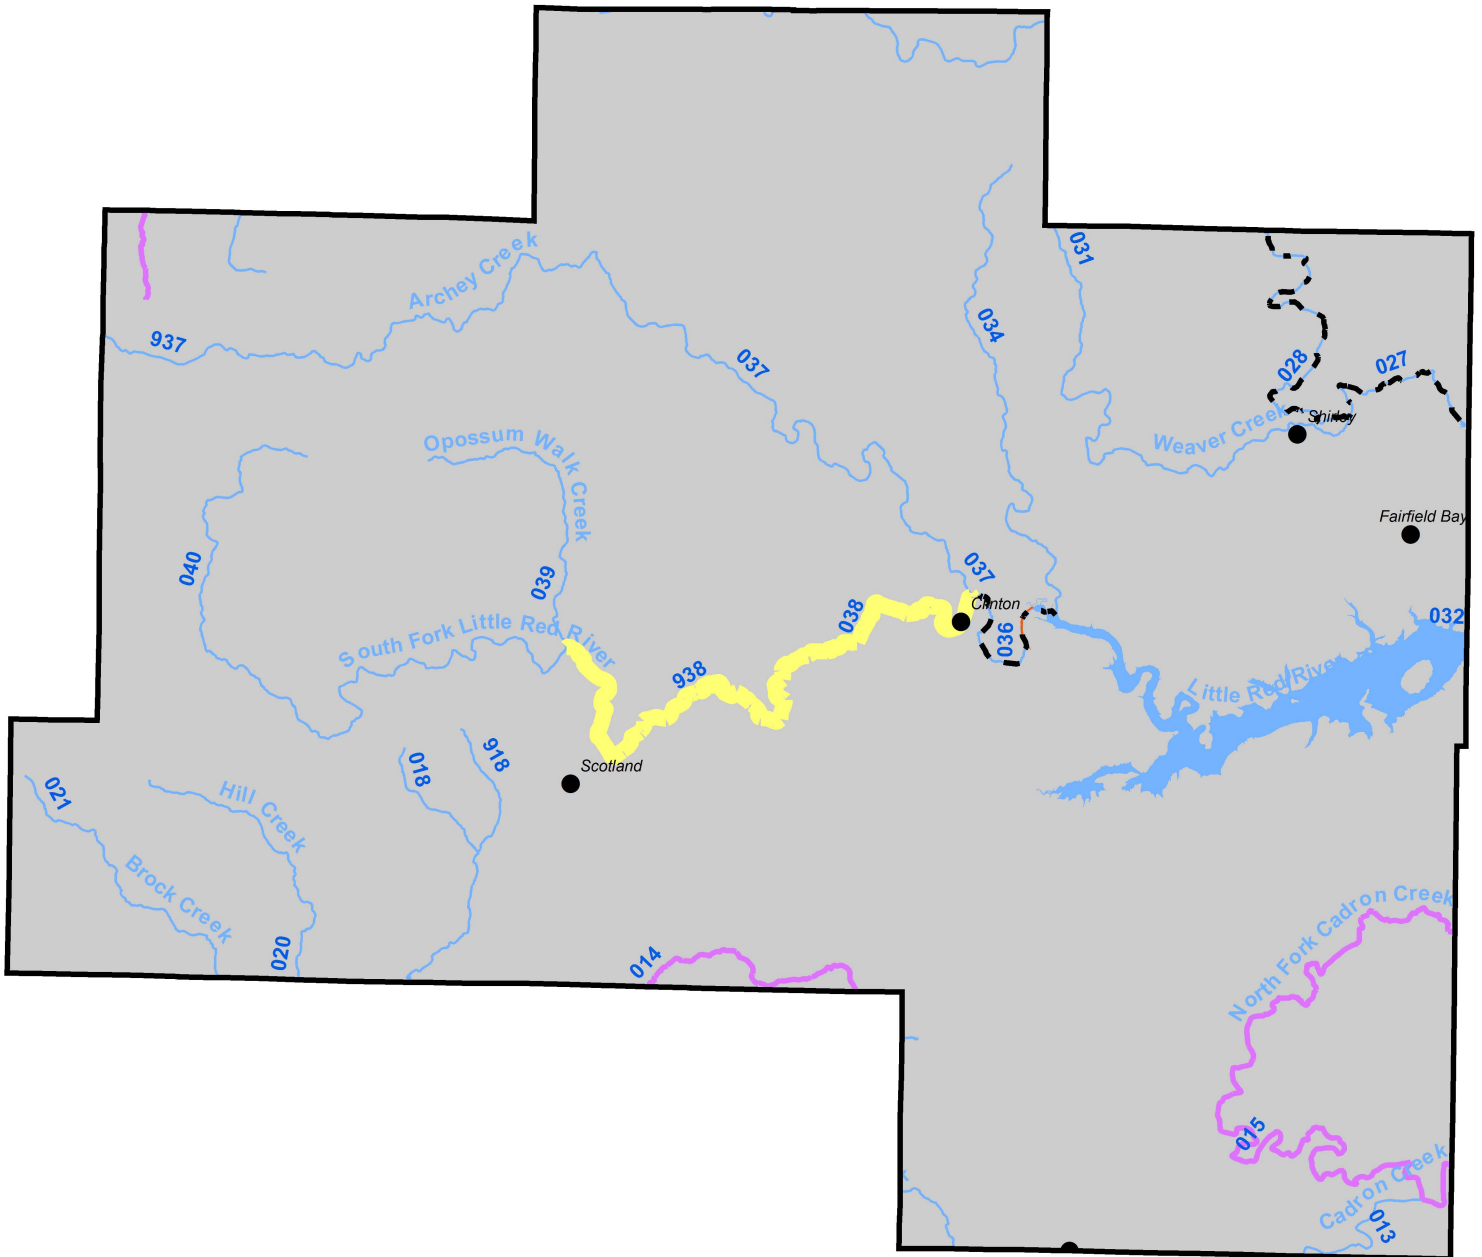

Draft 2016 303(d) list Van Buren County

Van Buren

- 2016 Draft Category 5 Streams
- 2016 Draft Category 5 Lakes
- 2016 Draft Category 4a - Impaired Streams with a TMDL
- 2016 Draft Category 4a - Impaired Lakes with a TMDL
- 2016 Draft Category 1b - Non-impaired Streams with a TMDL