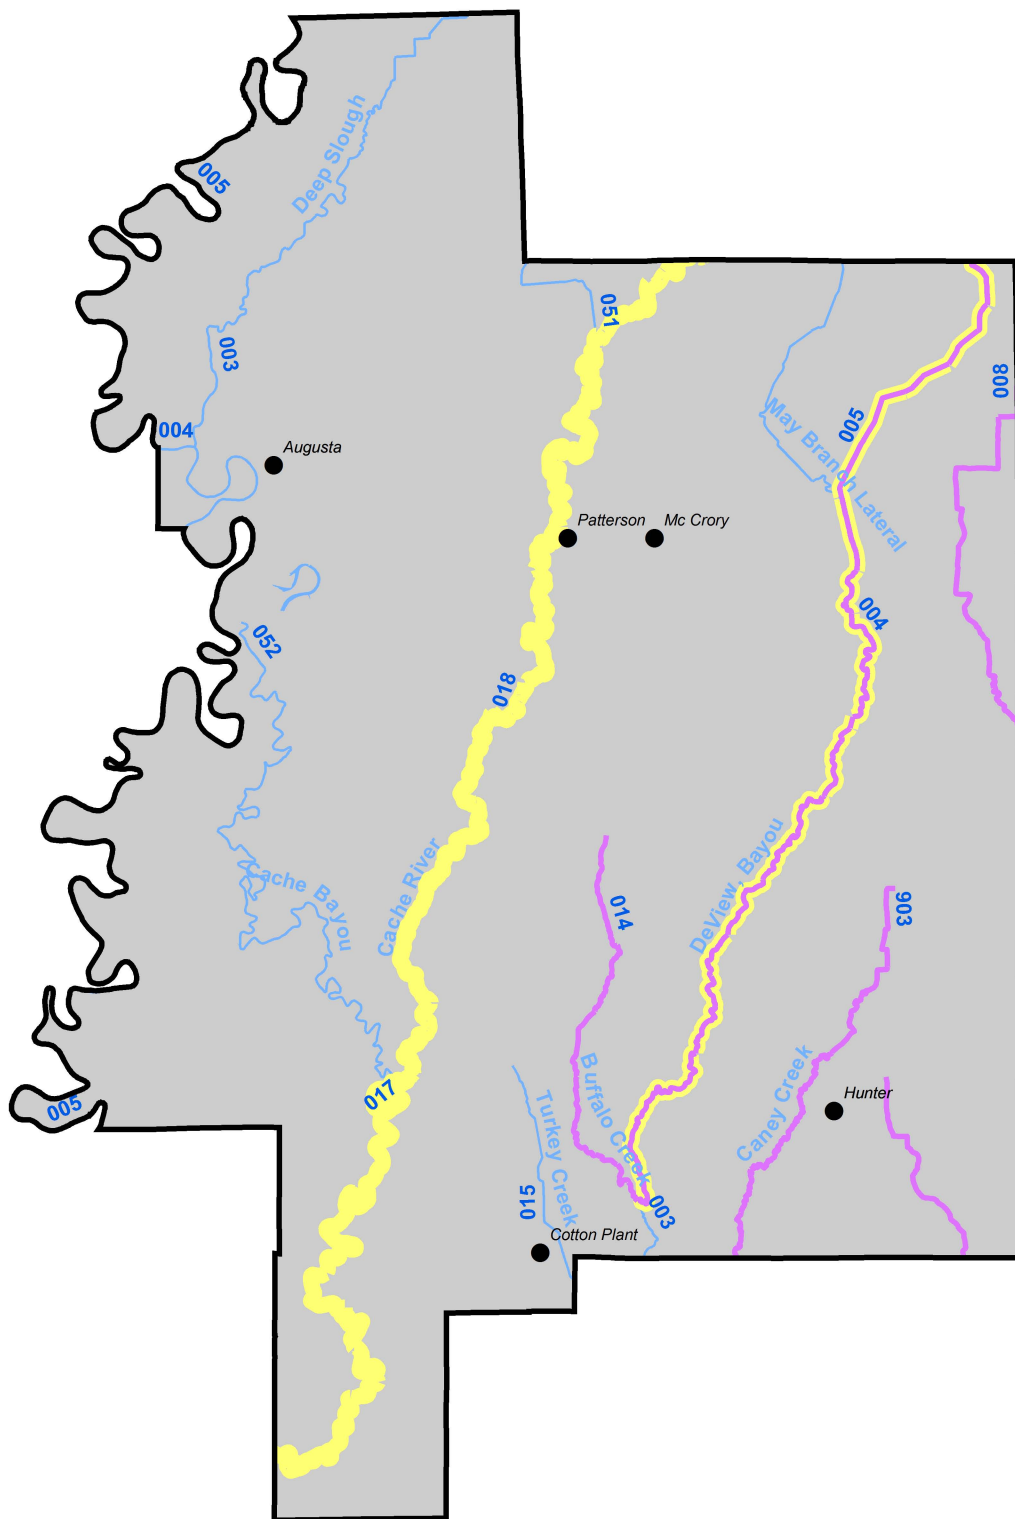

Draft 2016 303(d) list Woodruff County

Woodruff

- 2016 Draft Category 5 Streams
- 2016 Draft Category 5 Lakes
- 2016 Draft Category 4a - Impaired Streams with a TMDL
- 2016 Draft Category 4a - Impaired Lakes with a TMDL
- 2016 Draft Category 1b - Non-impaired Streams with a TMDL