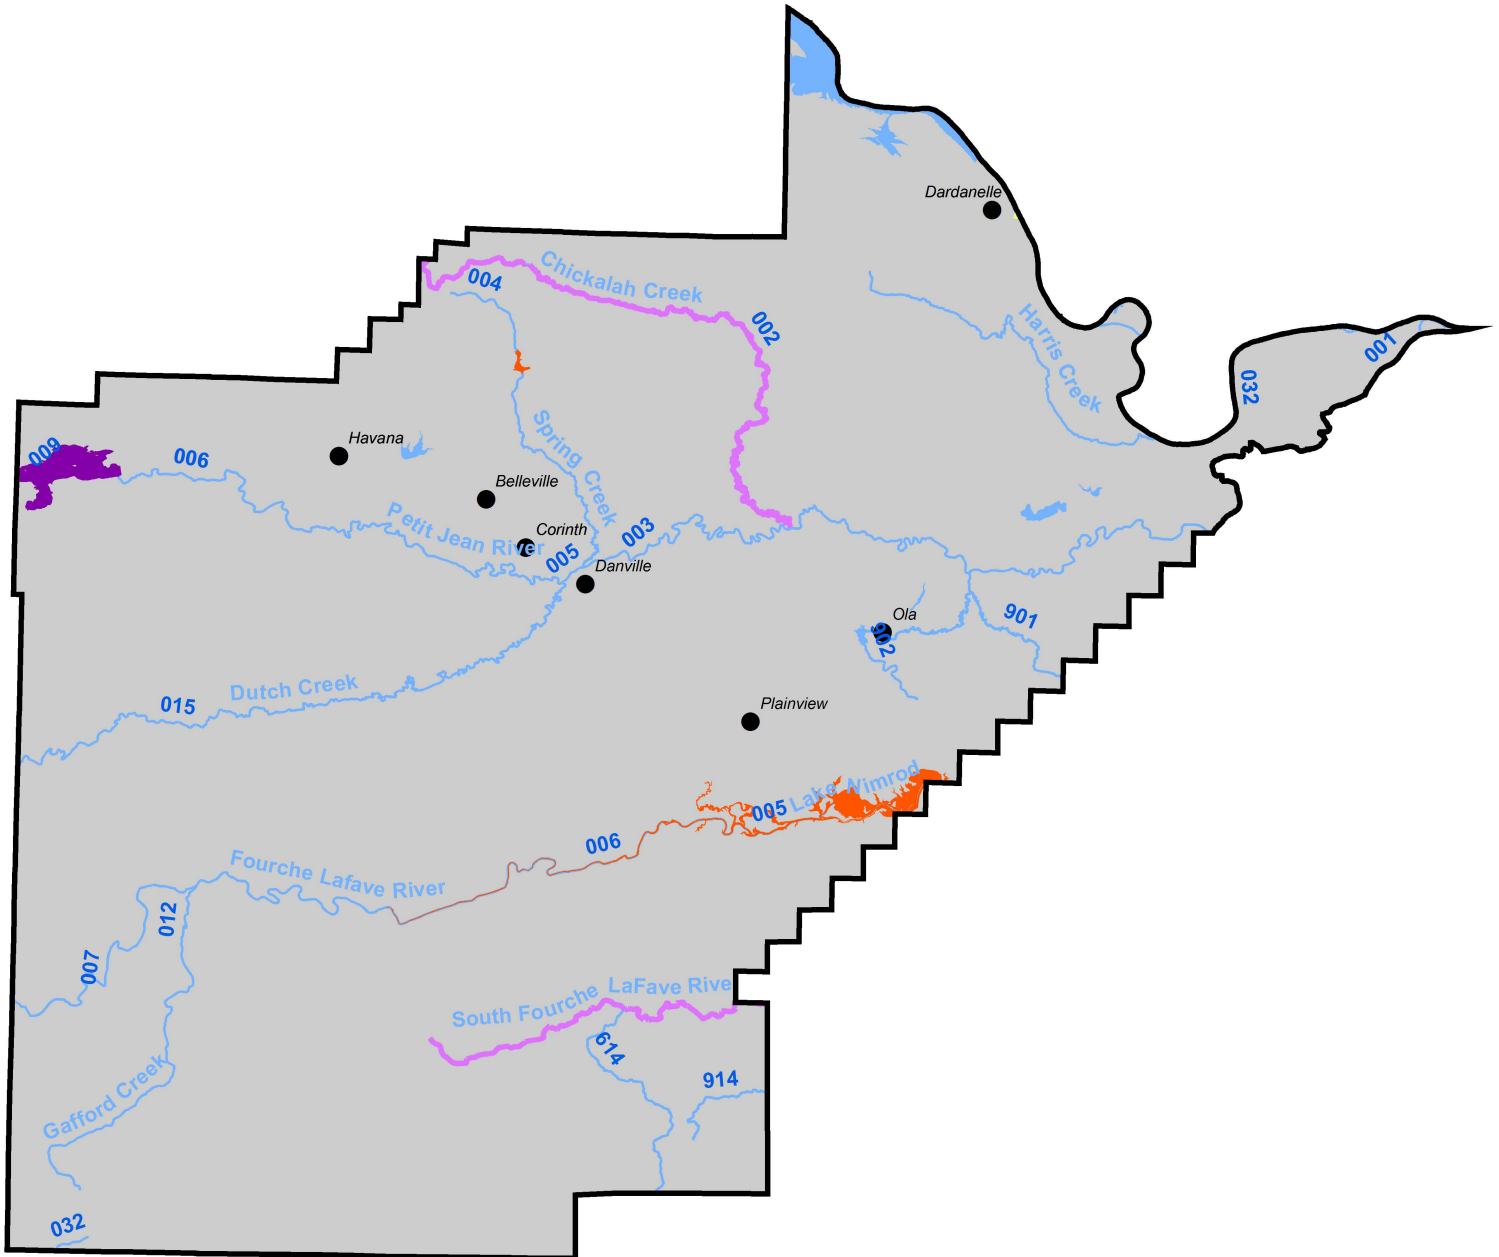

Draft 2016 303(d) list Yell County

Yell

- 2016 Draft Category 5 Streams
- 2016 Draft Category 5 Lakes
- 2016 Draft Category 4a - Impaired Streams with a TMDL
- 2016 Draft Category 4a - Impaired Lakes with a TMDL
- 2016 Draft Category 1b - Non-impaired Streams with a TMDL