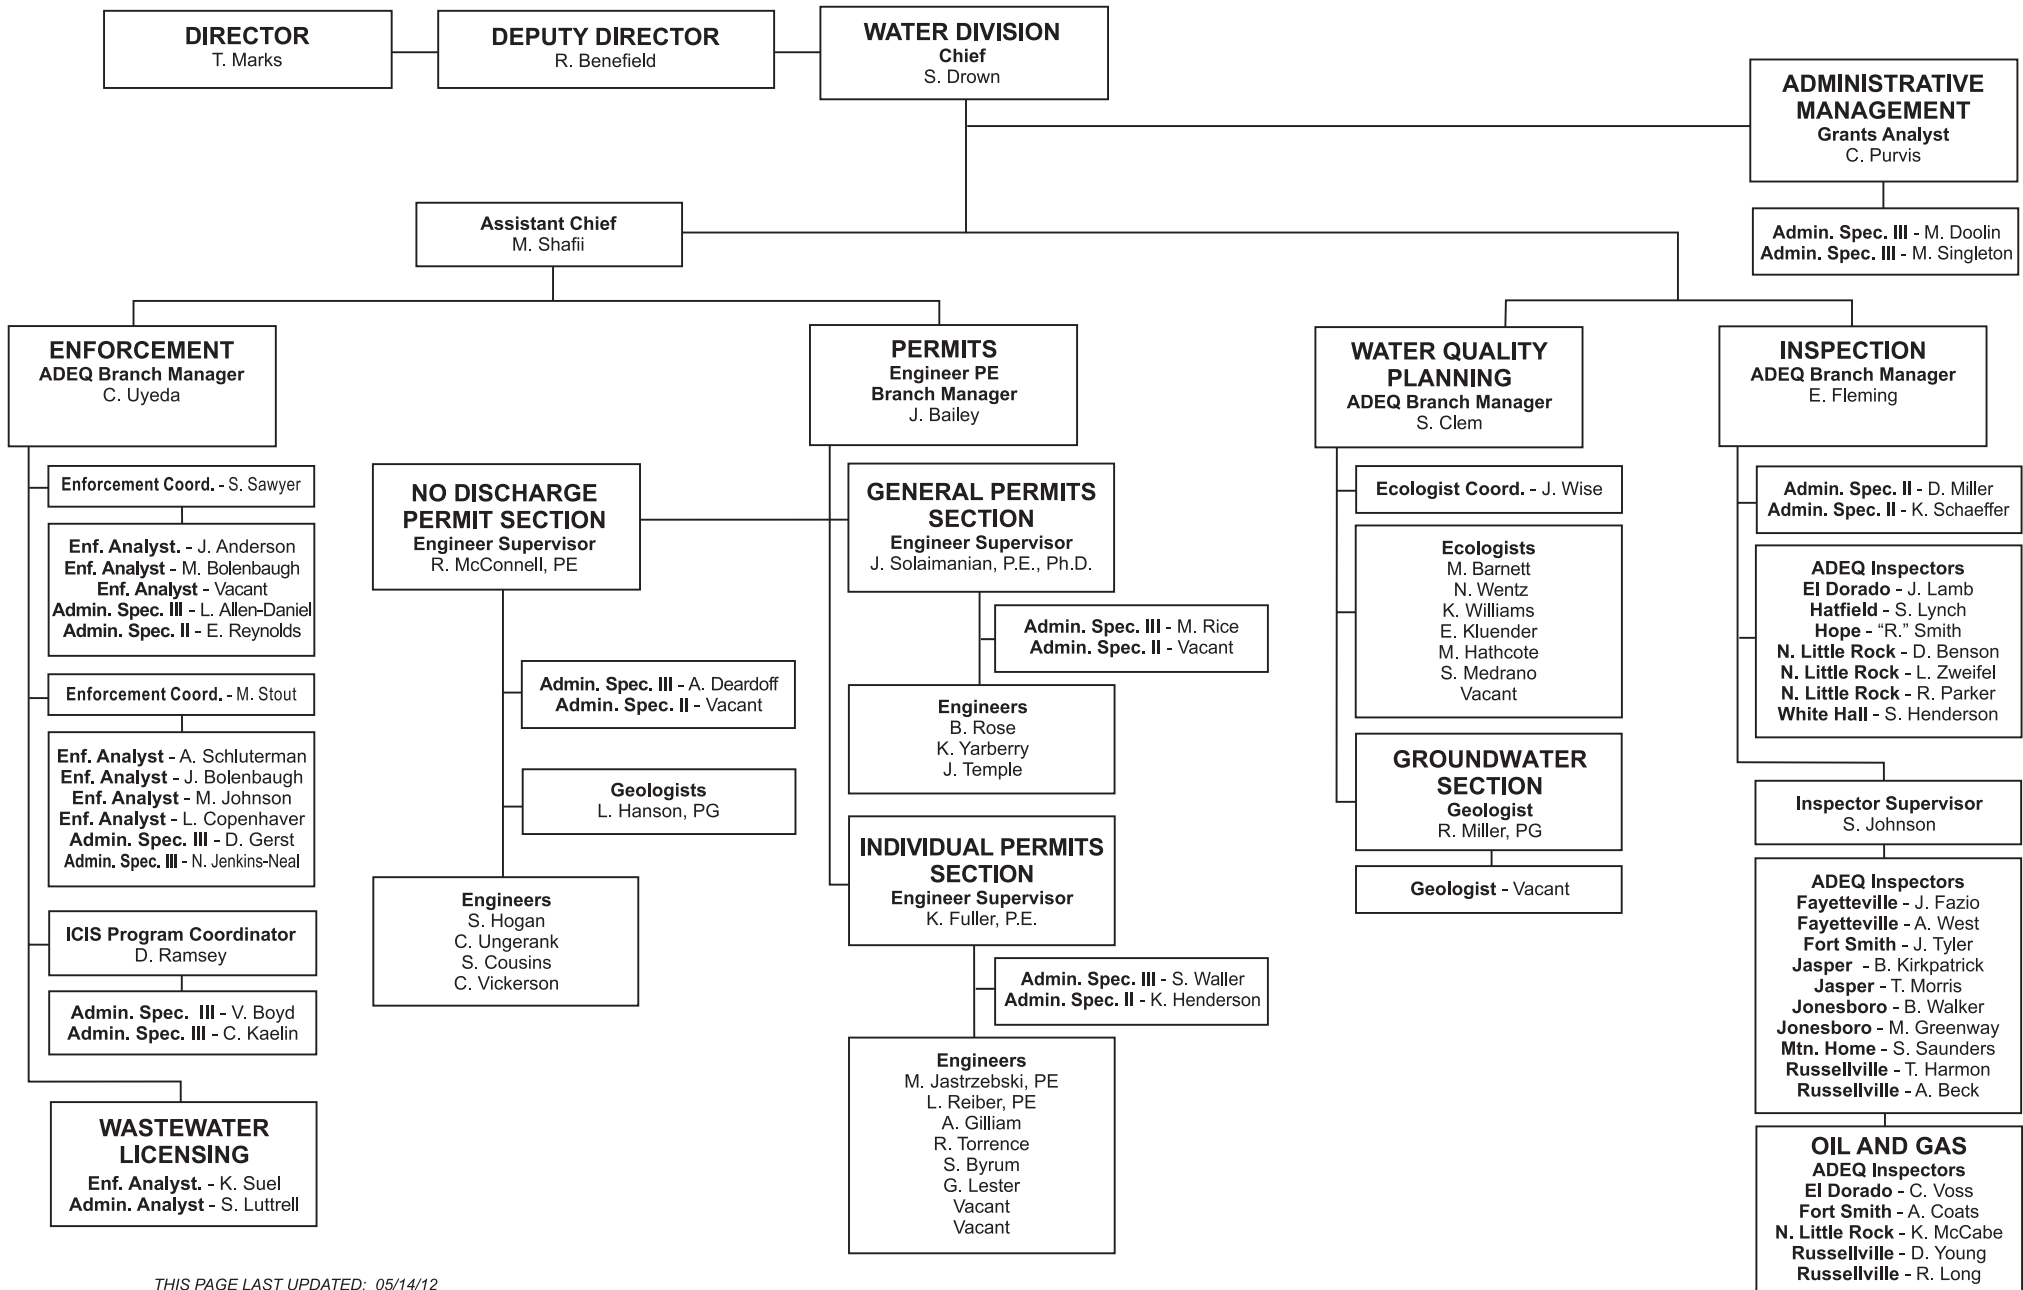

ARKANSAS DEPARTMENT OF ENVIRONMENTAL QUALITY

Water Division Personnel Chart