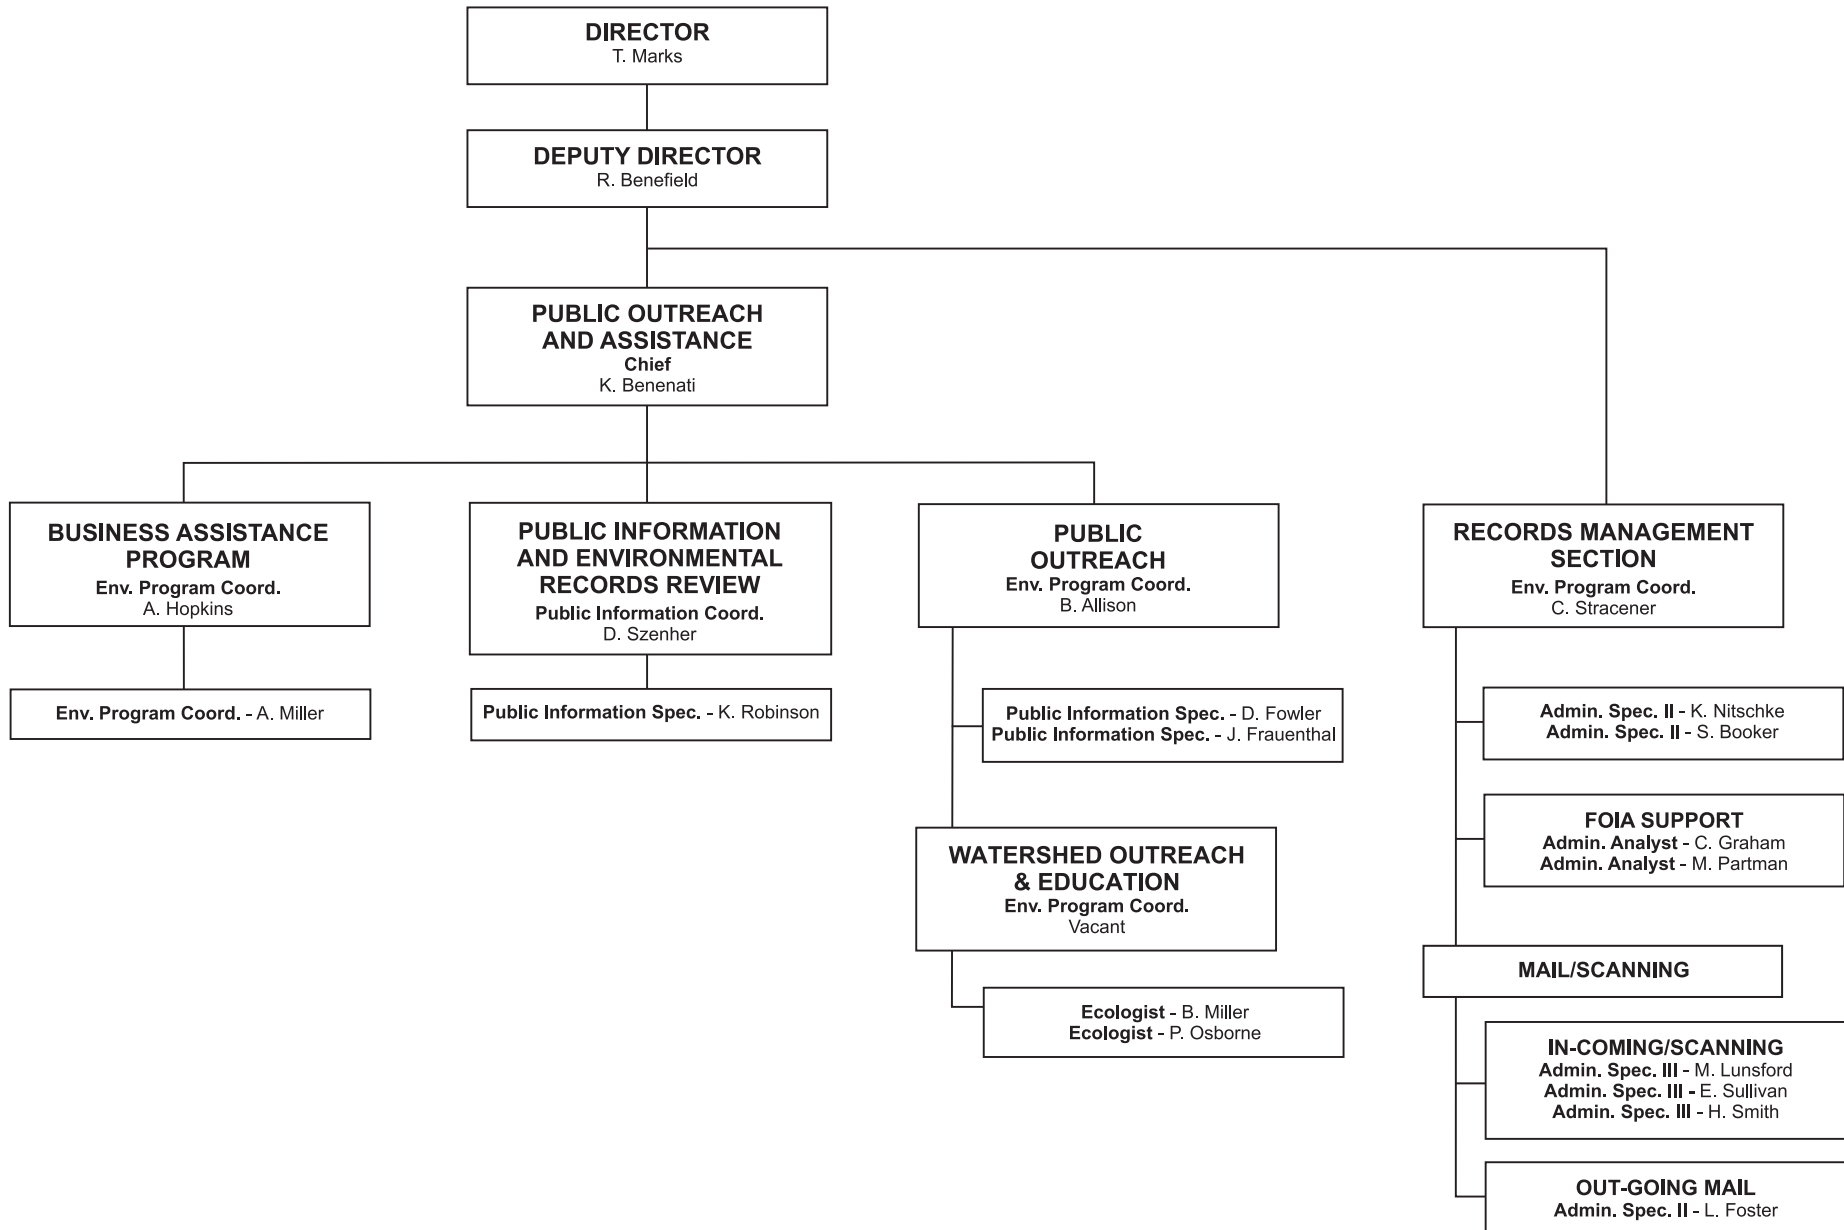

ARKANSAS DEPARTMENT OF ENVIRONMENTAL QUALITY

Organizational Chart

ARKANSAS DEPARTMENT OF ENVIRONMENTAL QUALITY

Director's Office Personnel Chart

ARKANSAS DEPARTMENT OF ENVIRONMENTAL QUALITY

Legal Division Personnel Chart

ARKANSAS DEPARTMENT OF ENVIRONMENTAL QUALITY

Management Services Personnel Chart

ARKANSAS DEPARTMENT OF ENVIRONMENTAL QUALITY

Surface Mining and Reclamation Division Personnel Chart

ARKANSAS DEPARTMENT OF ENVIRONMENTAL QUALITY

Public Outreach and Assistance Division Personnel Chart

ARKANSAS DEPARTMENT OF ENVIRONMENTAL QUALITY

Water Division Personnel Chart

ARKANSAS DEPARTMENT OF ENVIRONMENTAL QUALITY

Fiscal Division Personnel Chart