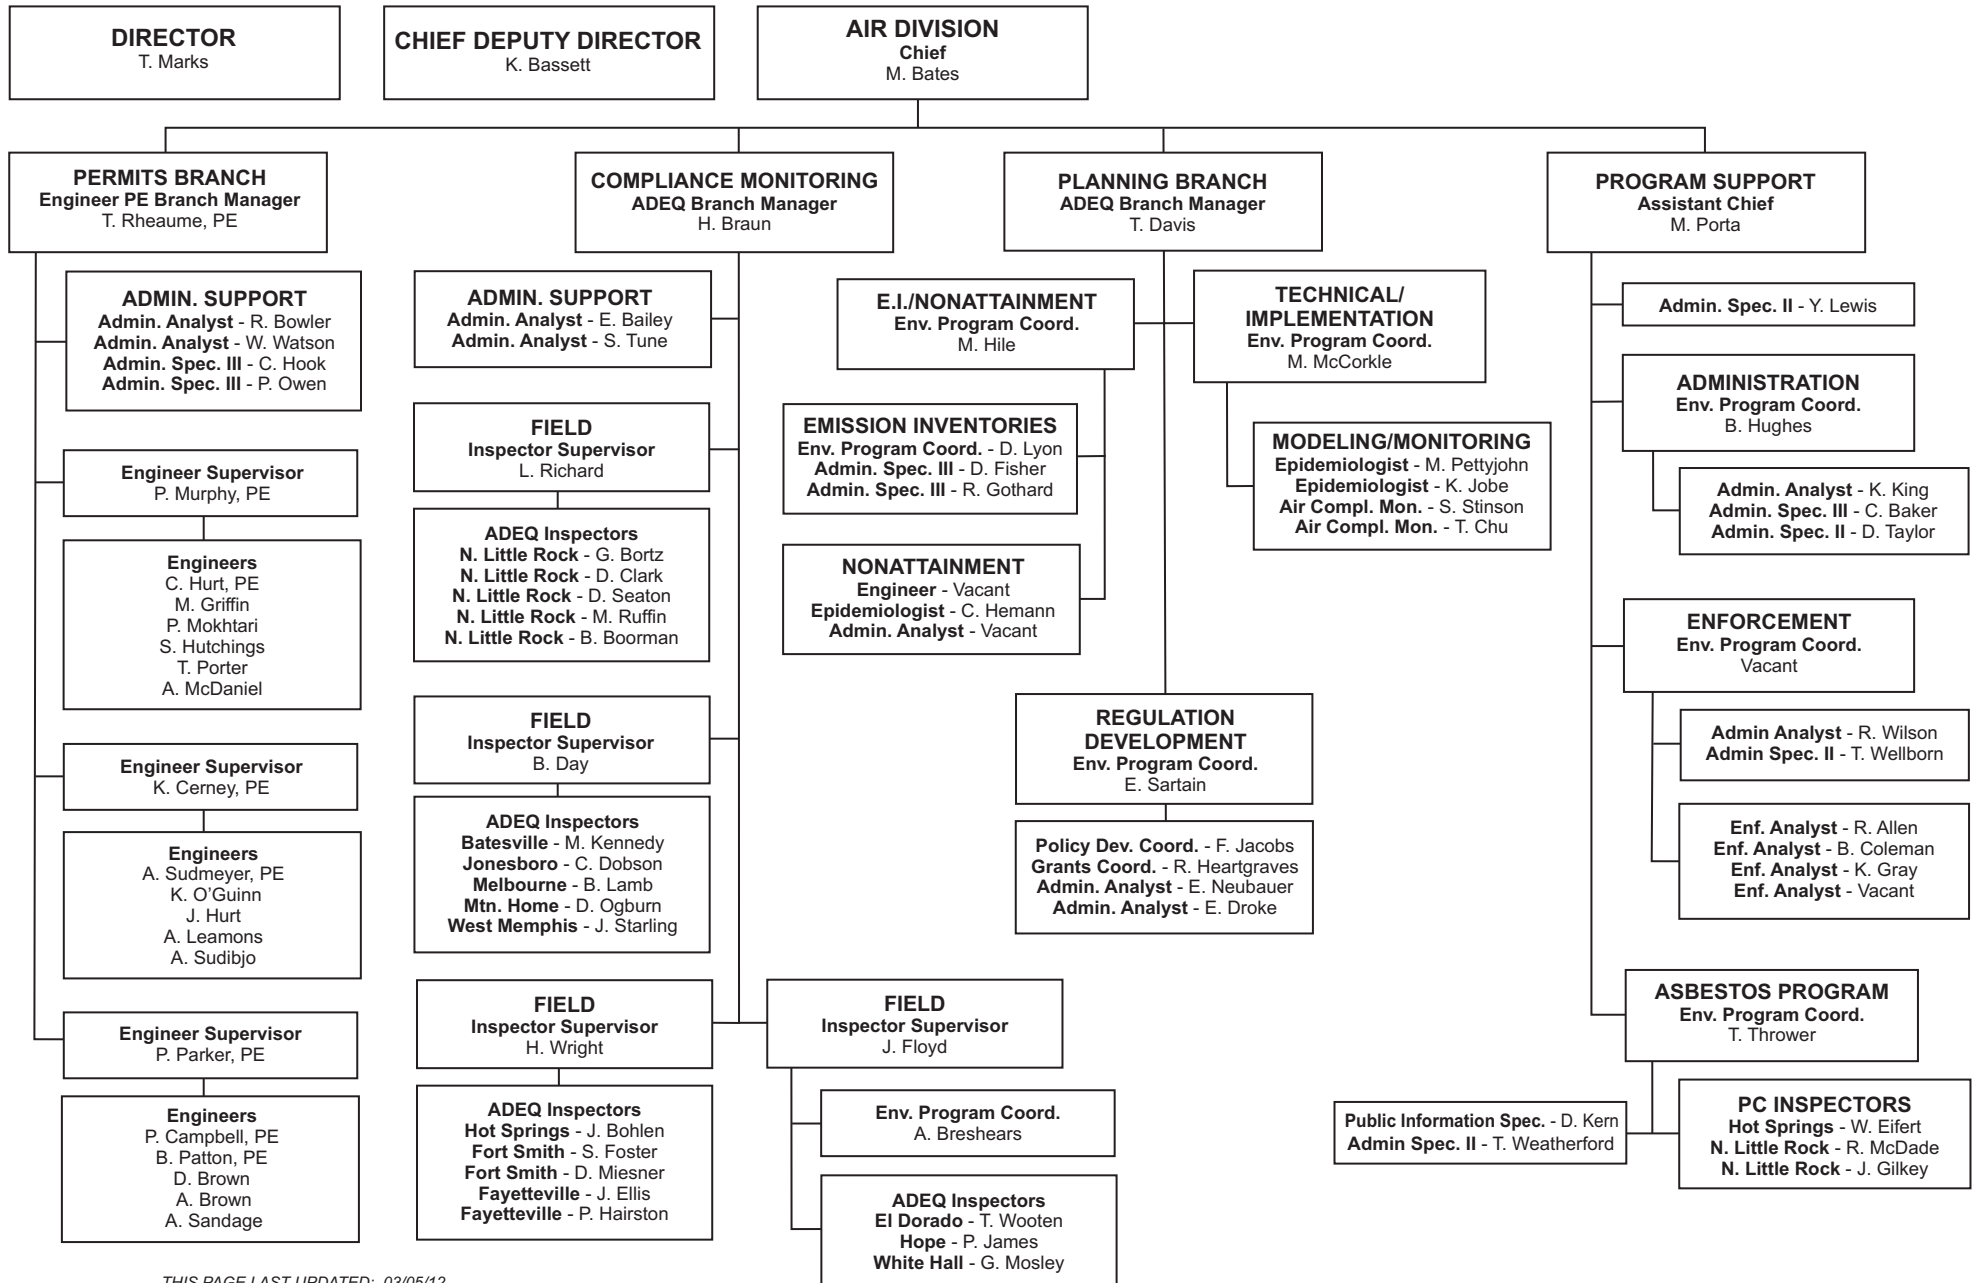

ARKANSAS DEPARTMENT OF ENVIRONMENTAL QUALITY

Air Division Personnel Chart